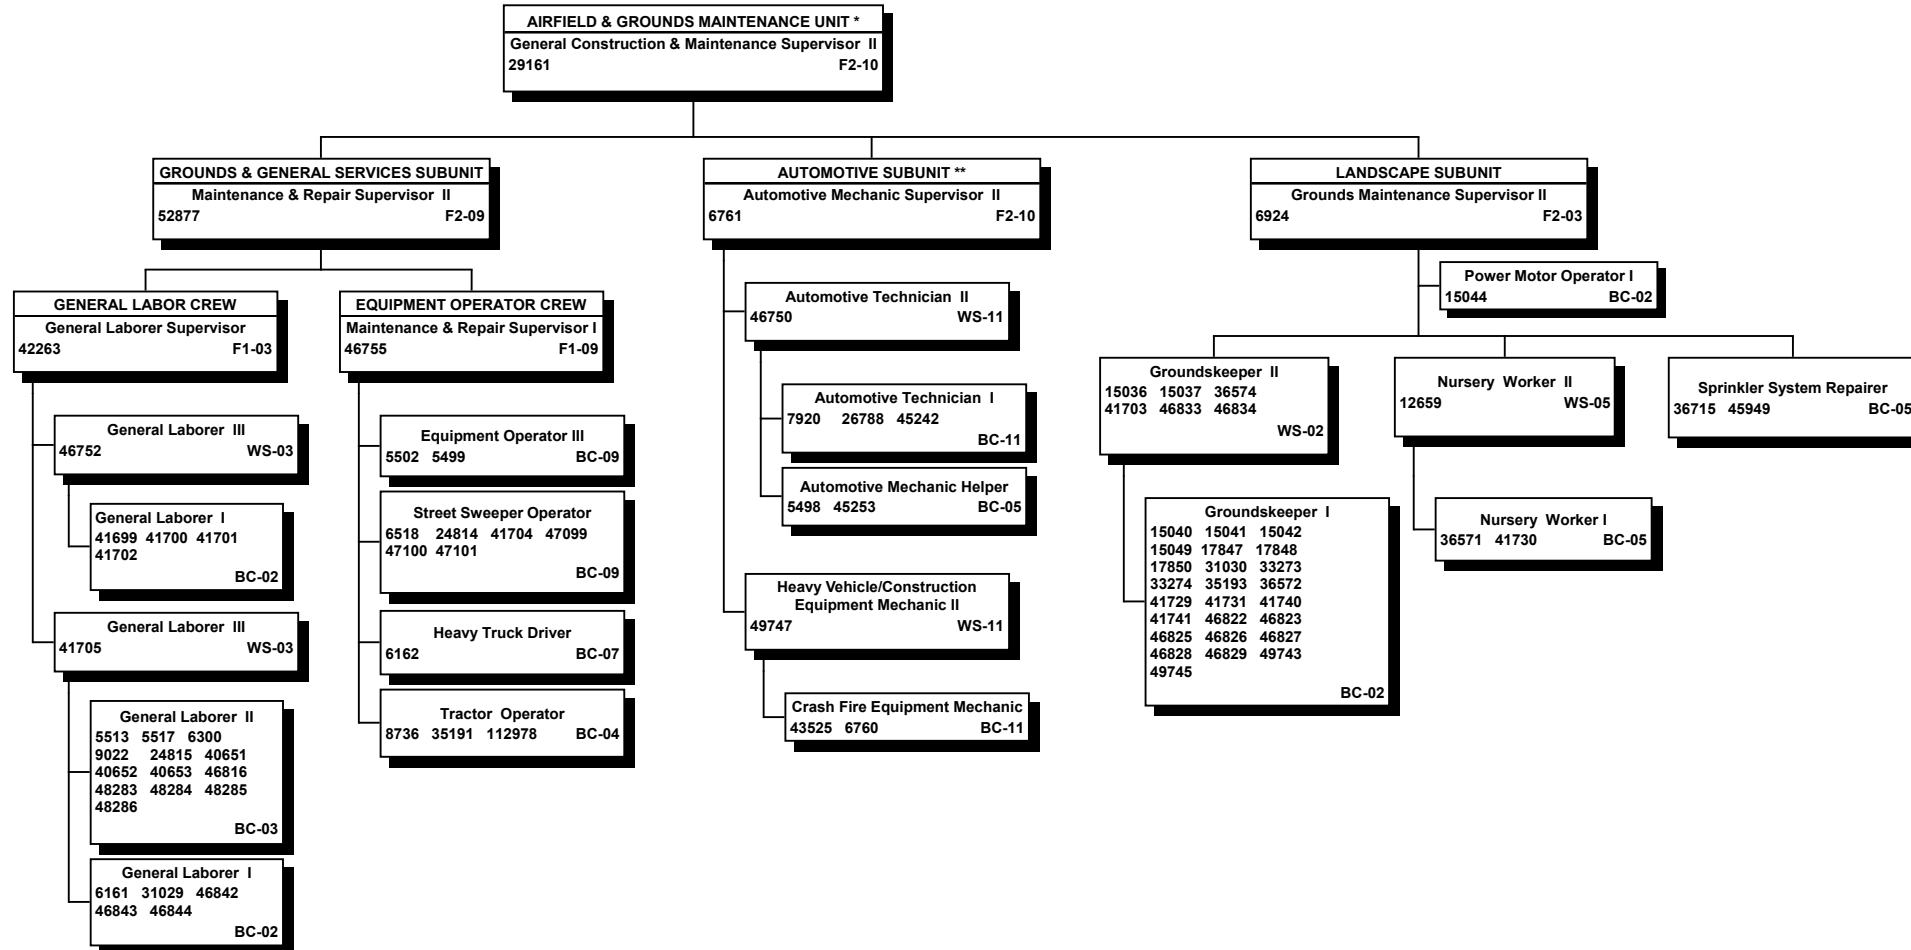

POSITION ORGANIZATION CHART

All special funded positions

STATE OF HAWAII  
DEPARTMENT OF TRANSPORTATION  
AIRPORTS DIVISION  
OAHU DISTRICT  
DANIEL K. INOUE INTERNATIONAL AIRPORT  
MAINTENANCE SECTION  
AIRFIELD & GROUNDS MAINTENANCE UNIT  
  
POSITION ORGANIZATION CHART