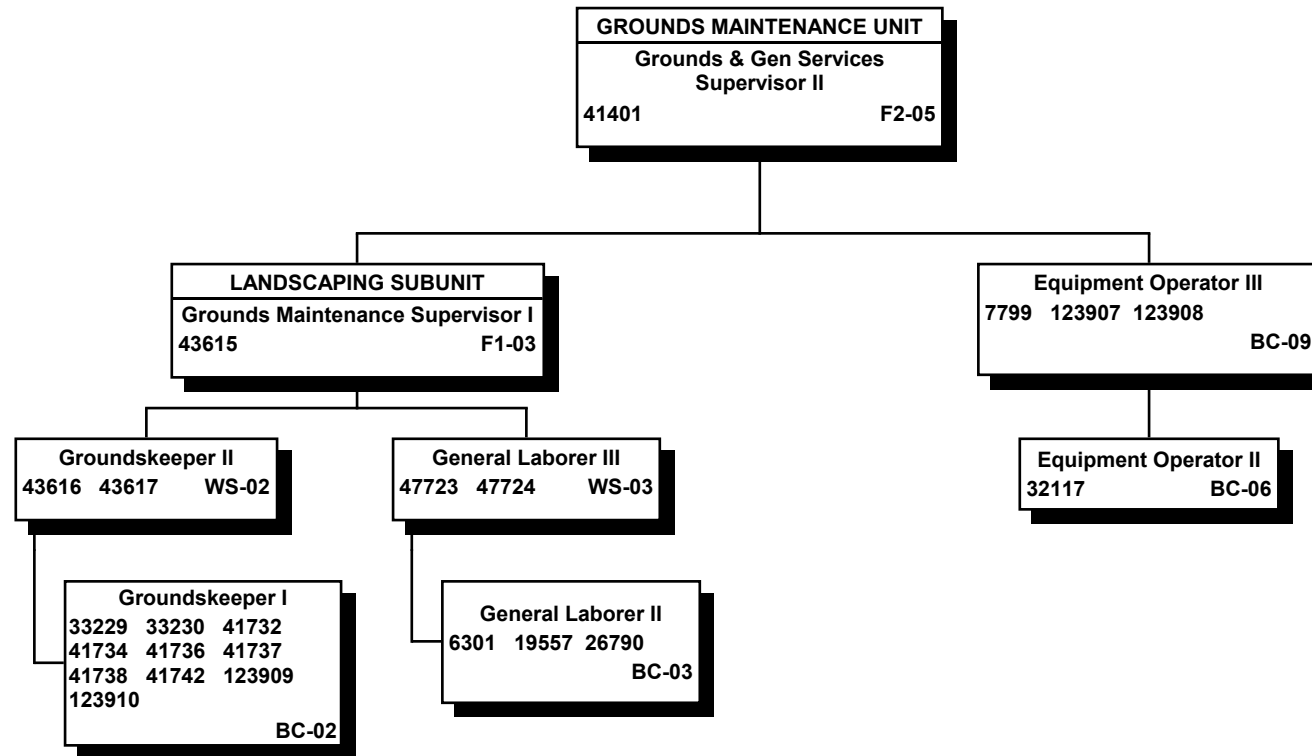

STATE OF HAWAII
DEPARTMENT OF TRANSPORTATION
AIRPORTS DIVISION
MAUI DISTRICT
KAHULUI AIRPORT
GENERAL CONSTRUCTION & MAINTENANCE SECTION
GROUNDS MAINTENANCE UNIT

POSITION ORGANIZATION CHART

All special funded positions

6/30/22

Page 40