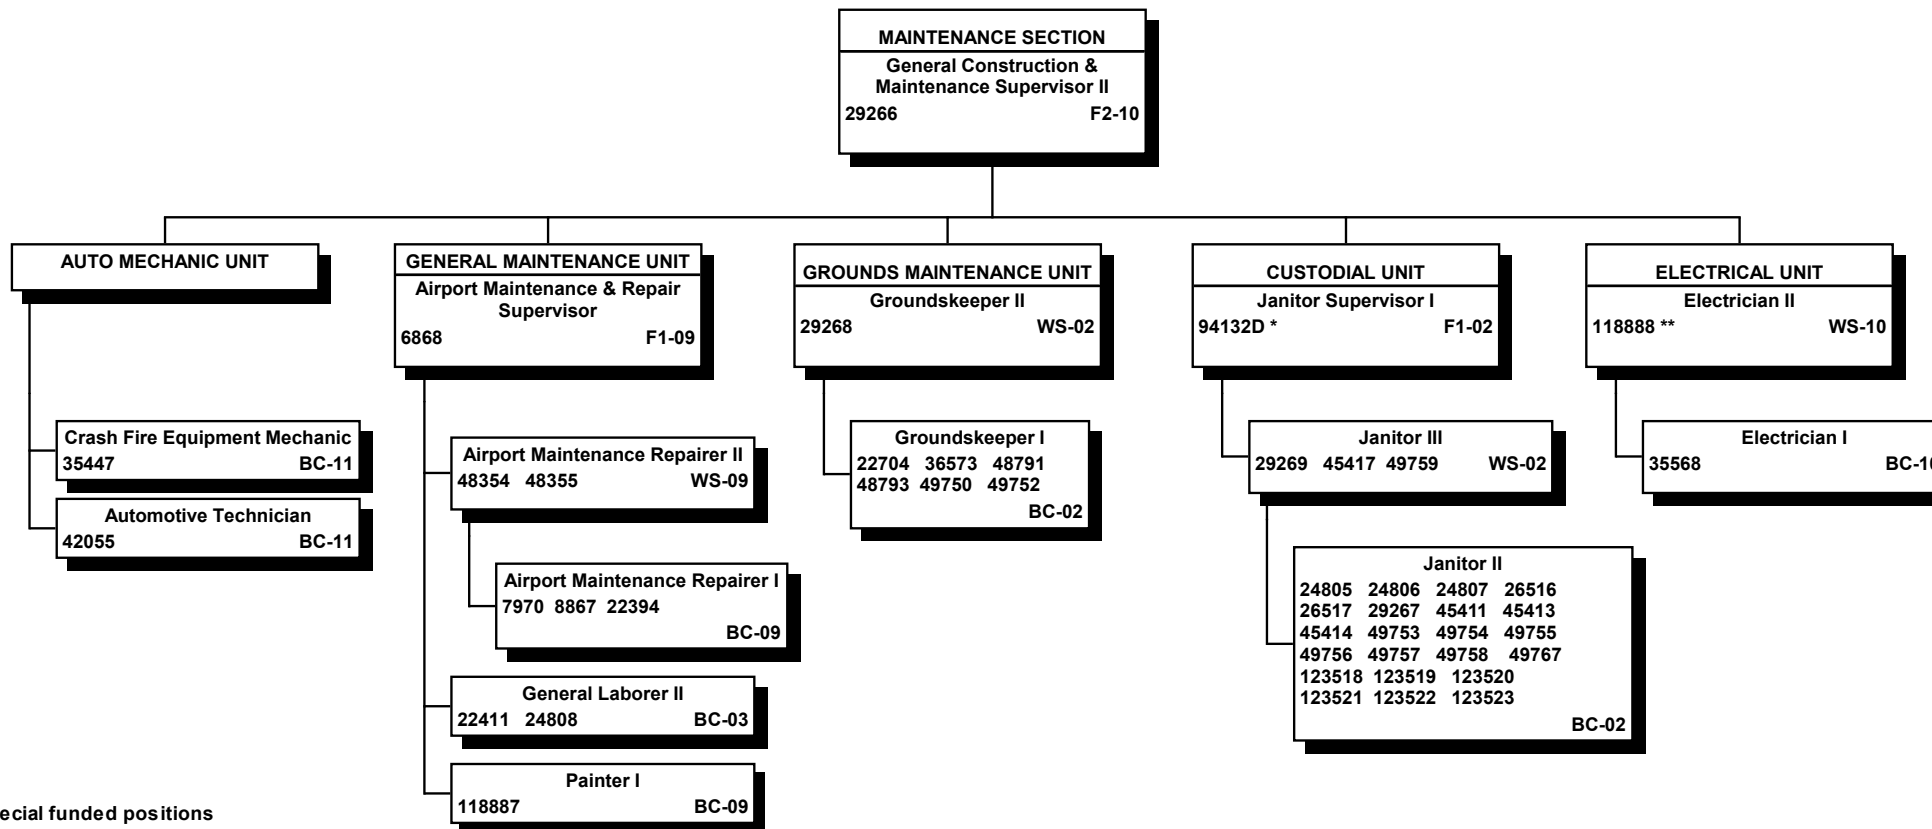

POSITION ORGANIZATION CHART

6/30/22

All special funded positions

Page 49

STATE OF HAWAII  
DEPARTMENT OF TRANSPORTATION  
AIRPORTS DIVISION  
HAWAII DISTRICT  
ELLISON ONIZUKA KONA  
INTERNATIONAL AIRPORT  
AT KEAHOLE  
MAINTENANCE SECTION  
POSITION ORGANIZATION CHART