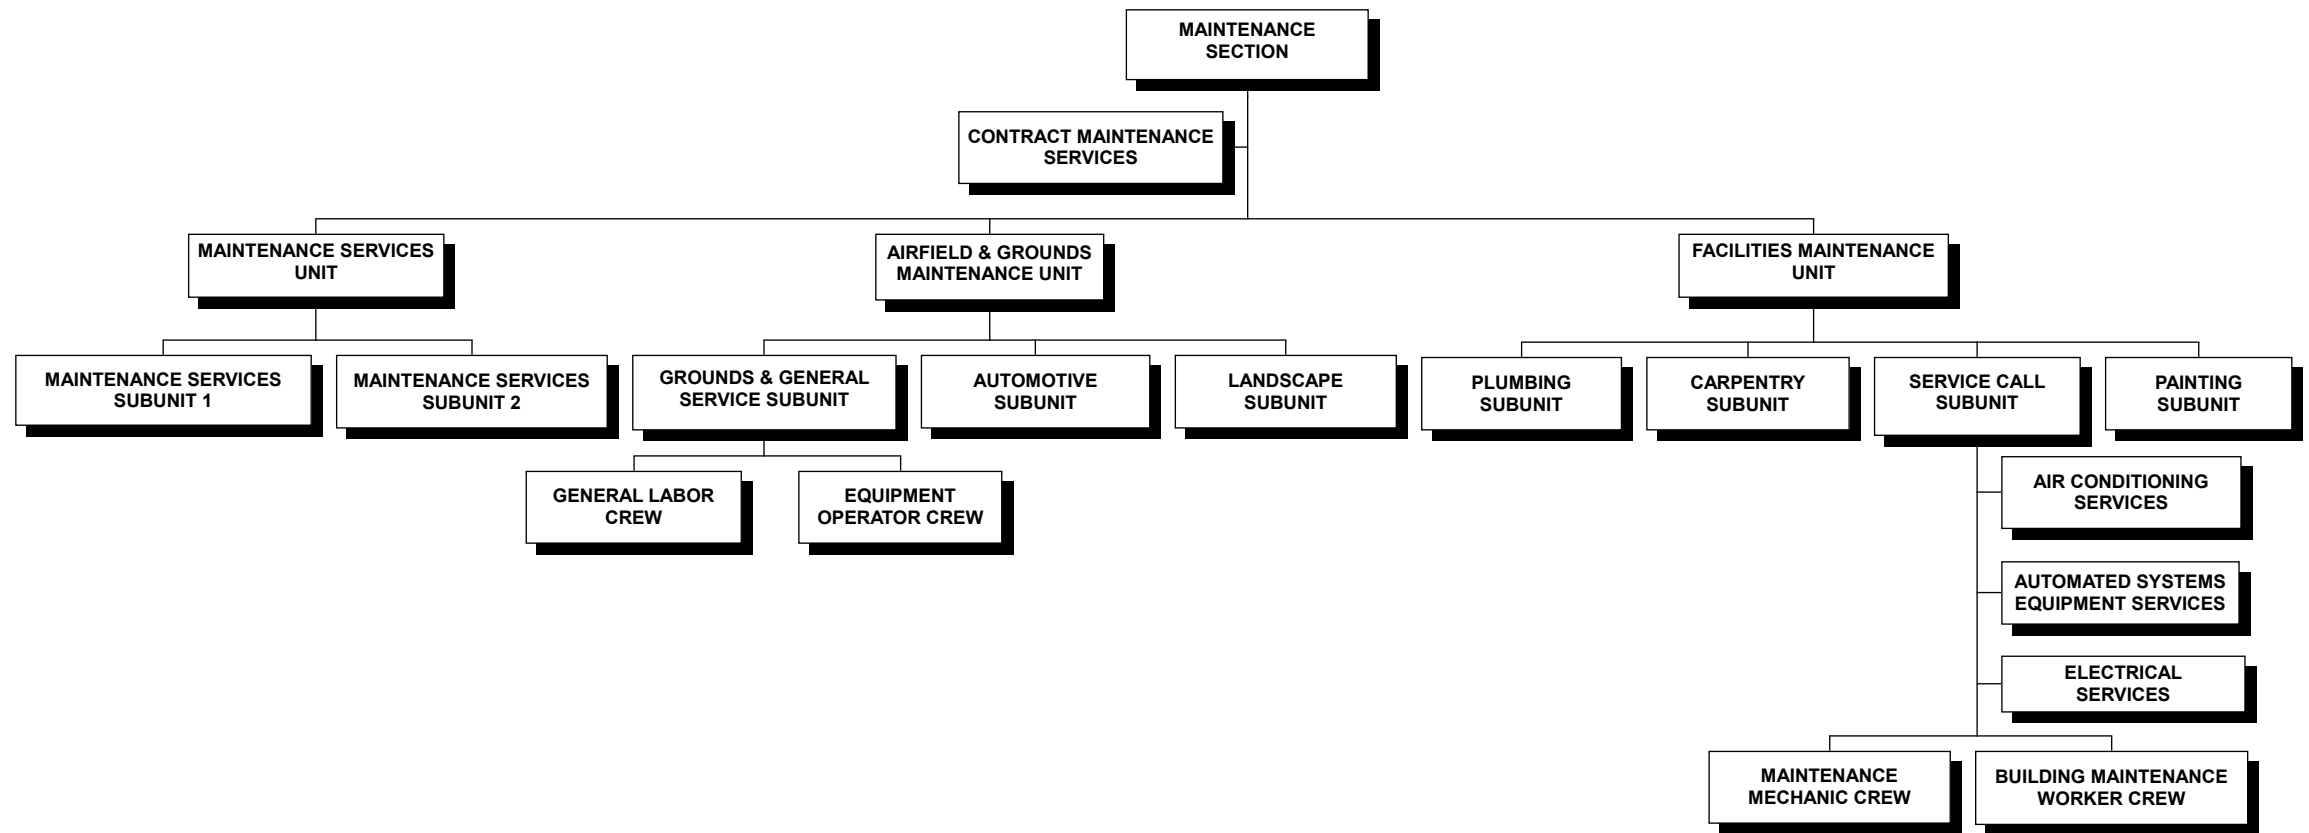

STATE OF HAWAII
DEPARTMENT OF TRANSPORTATION
AIRPORTS DIVISION
OAHU DISTRICT
DANIEL K. INOUE INTERNATIONAL AIRPORT
MAINTENANCE SECTION

ORGANIZATION CHART

6/30/22