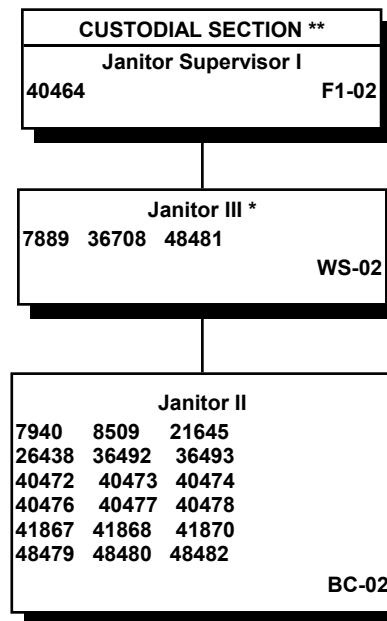

STATE OF HAWAII
DEPARTMENT OF TRANSPORTATION
AIRPORTS DIVISION
KAUAI DISTRICT
LIHUE AIRPORT
CUSTODIAL SECTION

POSITION ORGANIZATION CHART

All special funded positions

* The Custodial Section operates on an 8-hour-shift, 2-shifts-a-day, 7-days-a-week schedule; all shift assignments are made in accordance with the union contract, seniority & operational needs.

6/30/22

** The span of control of these positions varies with shift size.

Page 58