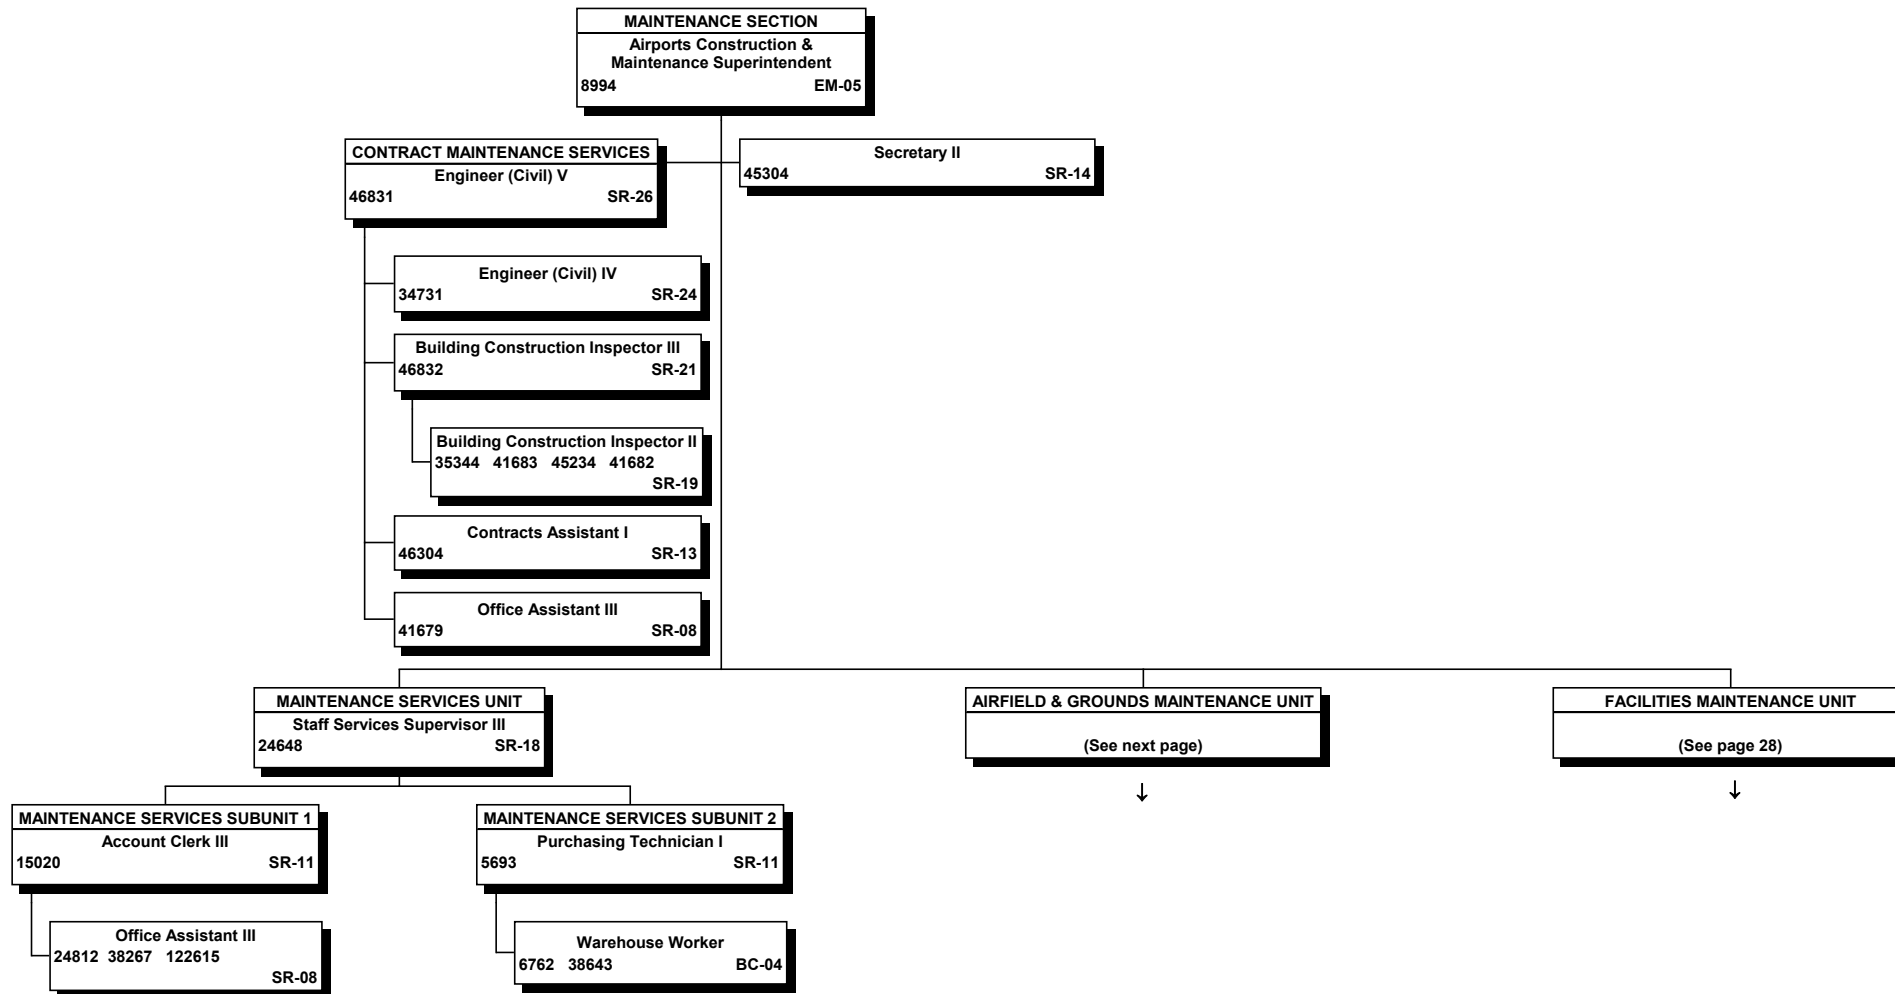

POSITION ORGANIZATION CHART

All special funded positions

STATE OF HAWAII  
DEPARTMENT OF TRANSPORTATION  
AIRPORTS DIVISION  
OAHU DISTRICT  
DANIEL K. INOUE INTERNATIONAL AIRPORT  
MAINTENANCE SECTION  
AIRFIELD & GROUNDS MAINTENANCE UNIT  
  
POSITION ORGANIZATION CHART