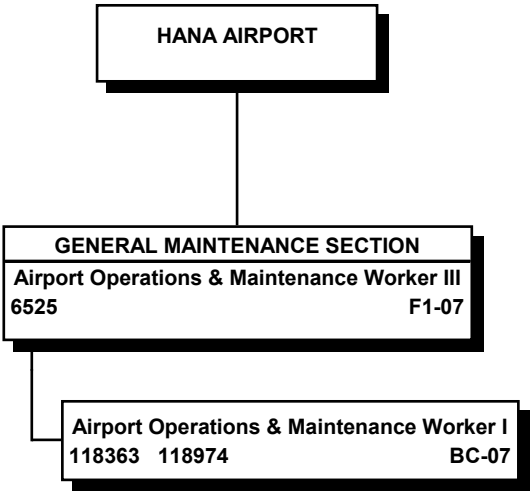

POSITION ORGANIZATION CHART

All special funded positions

6/30/22

Page 40

STATE OF HAWAII  
DEPARTMENT OF TRANSPORTATION  
AIRPORTS DIVISION  
MAUI DISTRICT  
HANA AIRPORT

POSITION ORGANIZATION CHART

STATE OF HAWAII  
DEPARTMENT OF TRANSPORTATION  
AIRPORTS DIVISION  
MAUI DISTRICT  
KALAUPAPA AIRPORT  
POSITION ORGANIZATION CHART