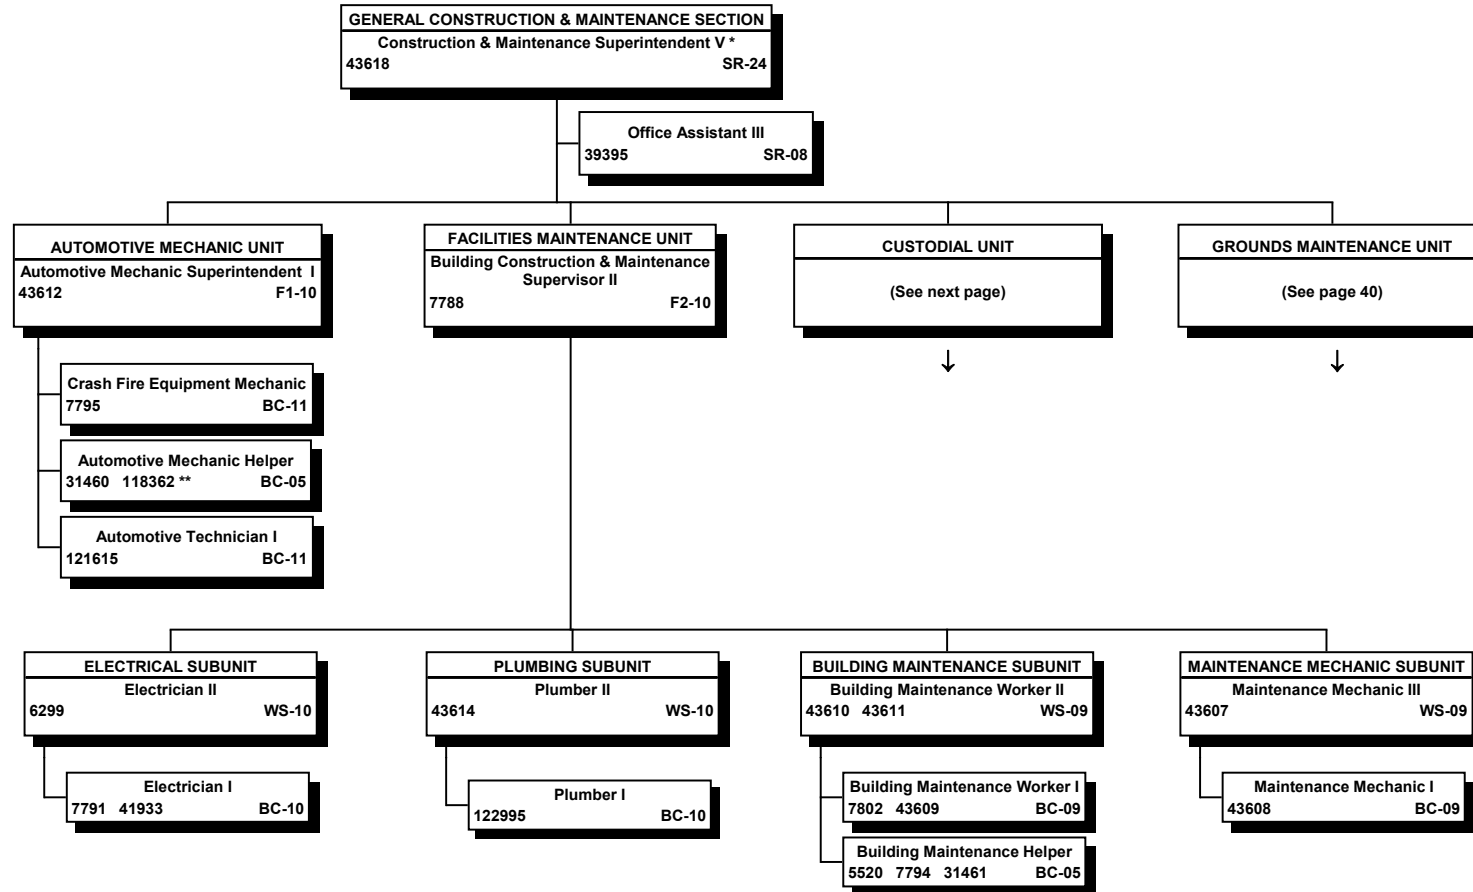

STATE OF HAWAII
DEPARTMENT OF TRANSPORTATION
AIRPORTS DIVISION
MAUI DISTRICT
KAHULUI AIRPORT
GENERAL CONSTRUCTION & MAINTENANCE SECTION

POSITION ORGANIZATION CHART

All special funded positions

* This position provides technical supervision, guidance & support to Hana, Kapalua, Molokai, Kalaupapa & Lanai airports in matters relating to maintenance.

** To be redescribed. Transfer of position and funds approved by Governor as of Aug. 10, 2021 (AIR-M 21.0145).