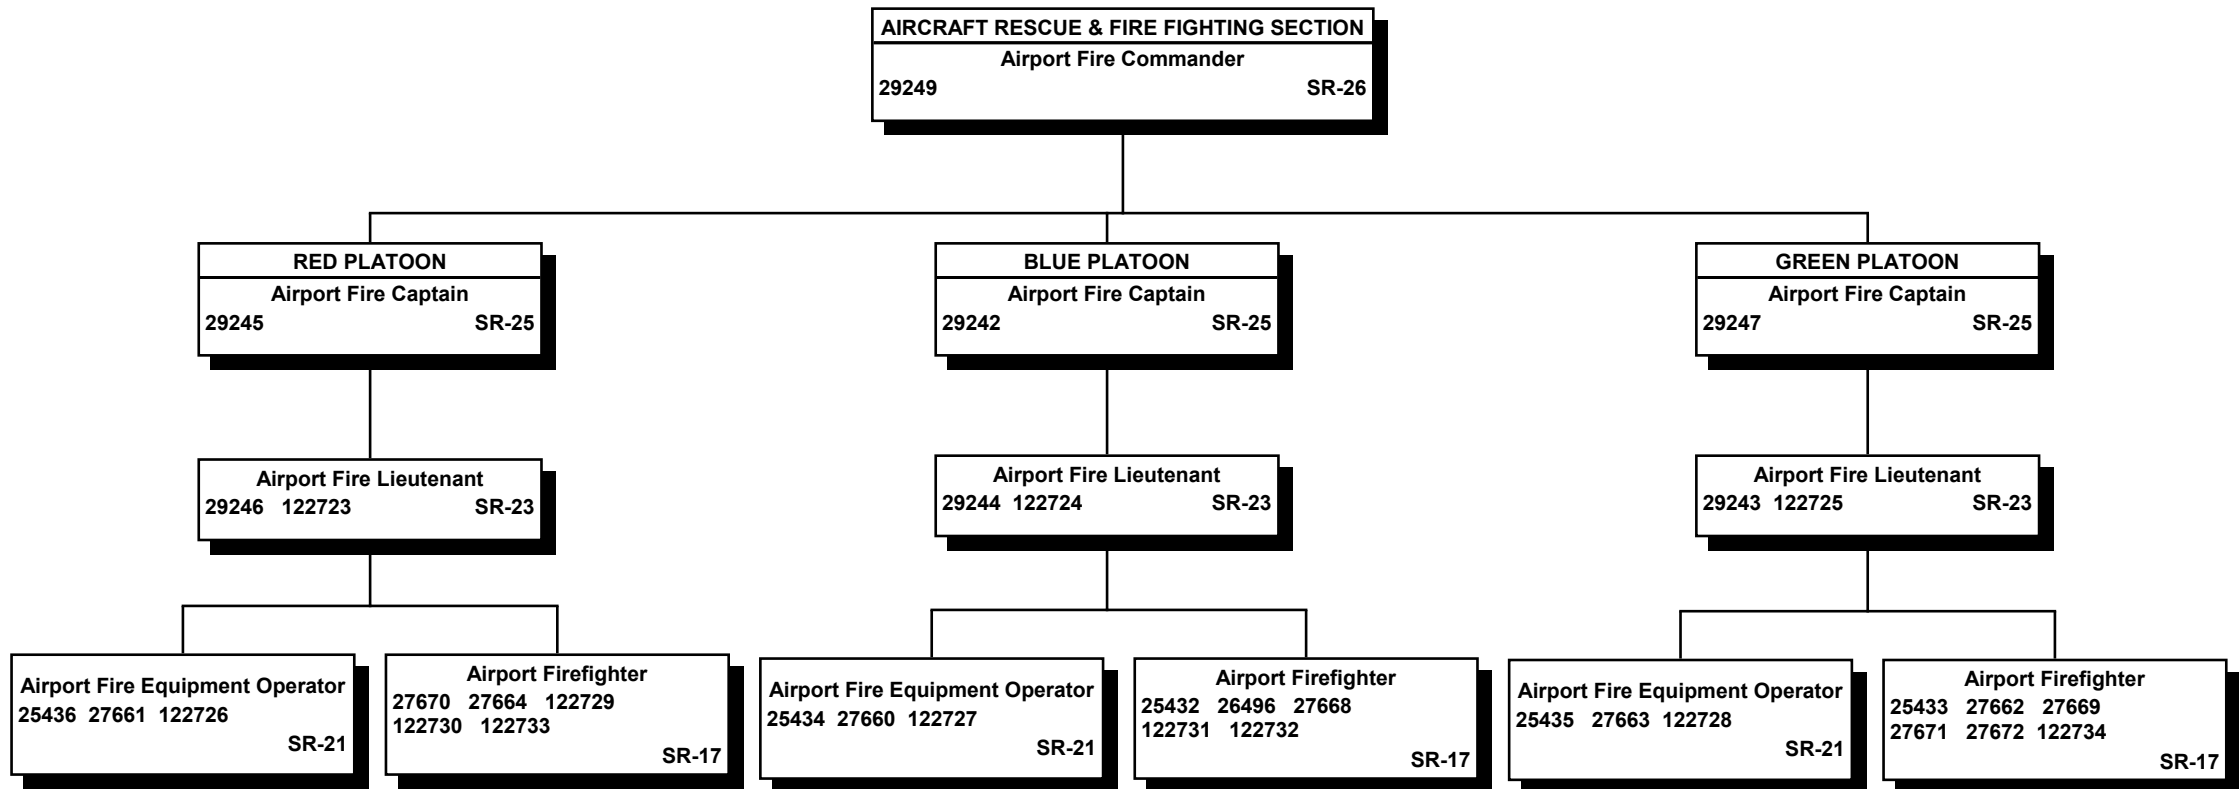

STATE OF HAWAII
DEPARTMENT OF TRANSPORTATION
AIRPORTS DIVISION
KAUAI DISTRICT
LIHUE AIRPORT
AIRCRAFT RESCUE & FIRE FIGHTING SECTION

POSITION ORGANIZATION CHART

All special funded positions

6/30/22

Page 59