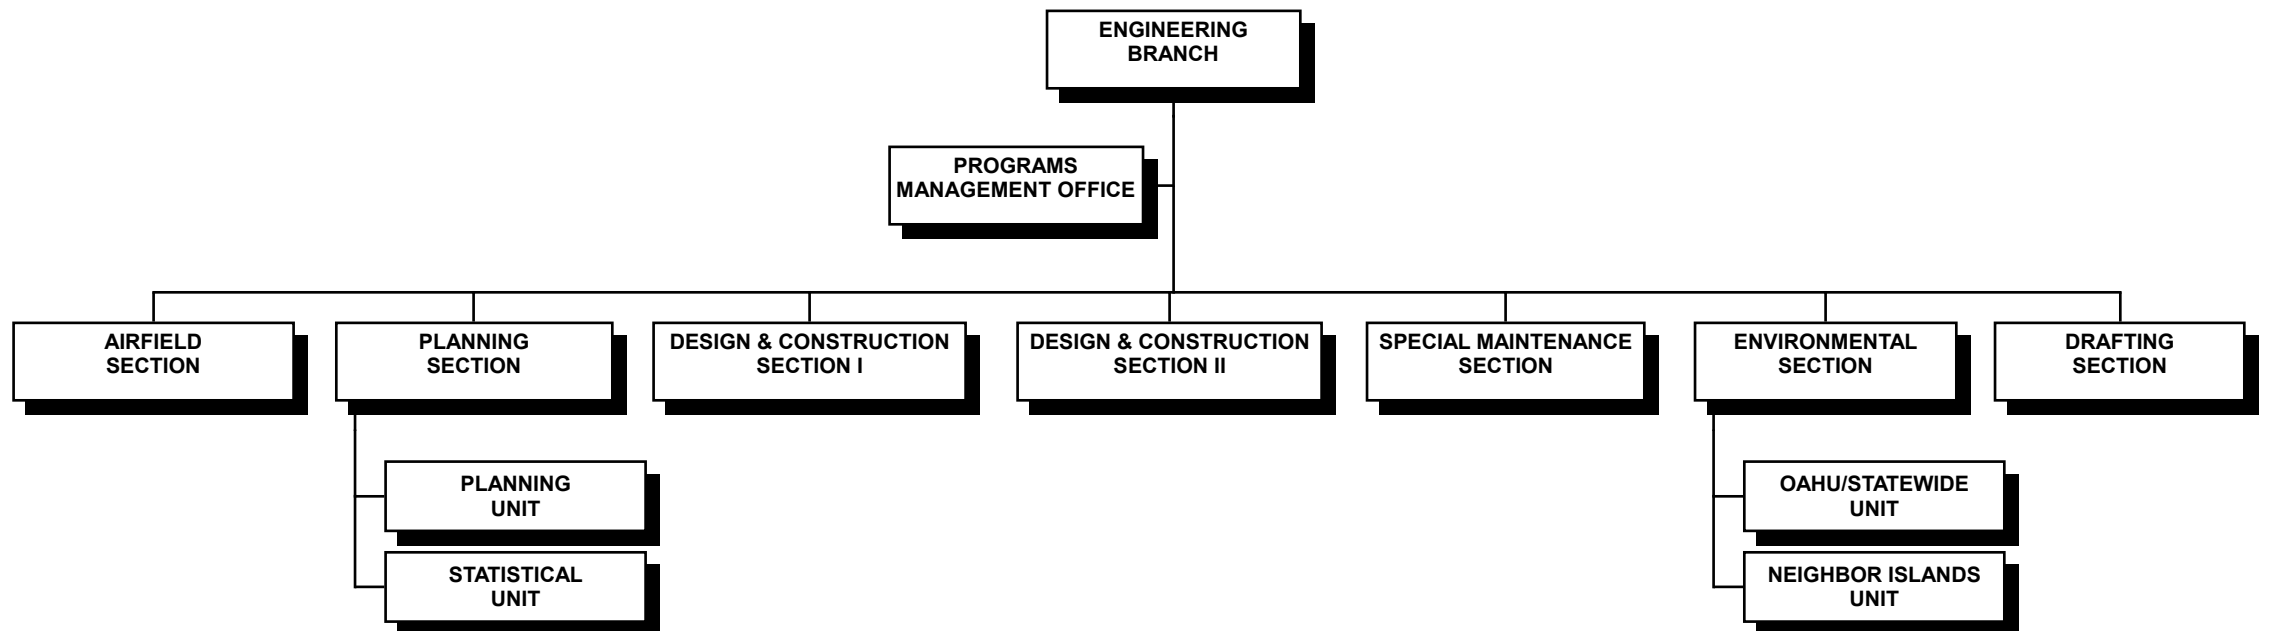

STATE OF HAWAII
DEPARTMENT OF TRANSPORTATION
AIRPORTS DIVISION
ENGINEERING BRANCH

ORGANIZATION CHART

6/30/22