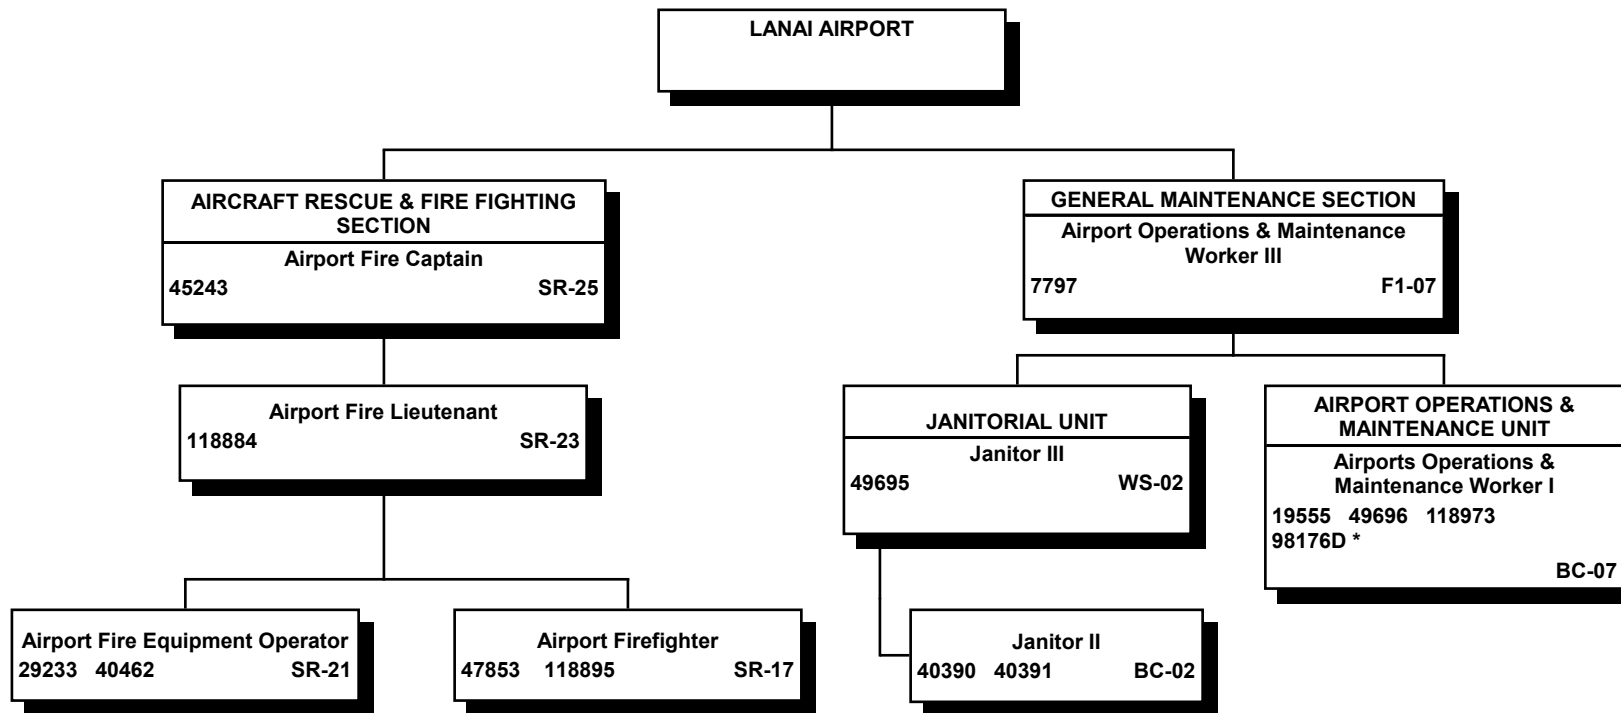

\*\* This segment operates on a rotating shift basis. Shift assignments are made in accordance with union contracts and operational needs.

STATE OF HAWAII  
DEPARTMENT OF TRANSPORTATION  
AIRPORTS DIVISION  
MAUI DISTRICT  
LANAI AIRPORT  
  
POSITION ORGANIZATION CHART