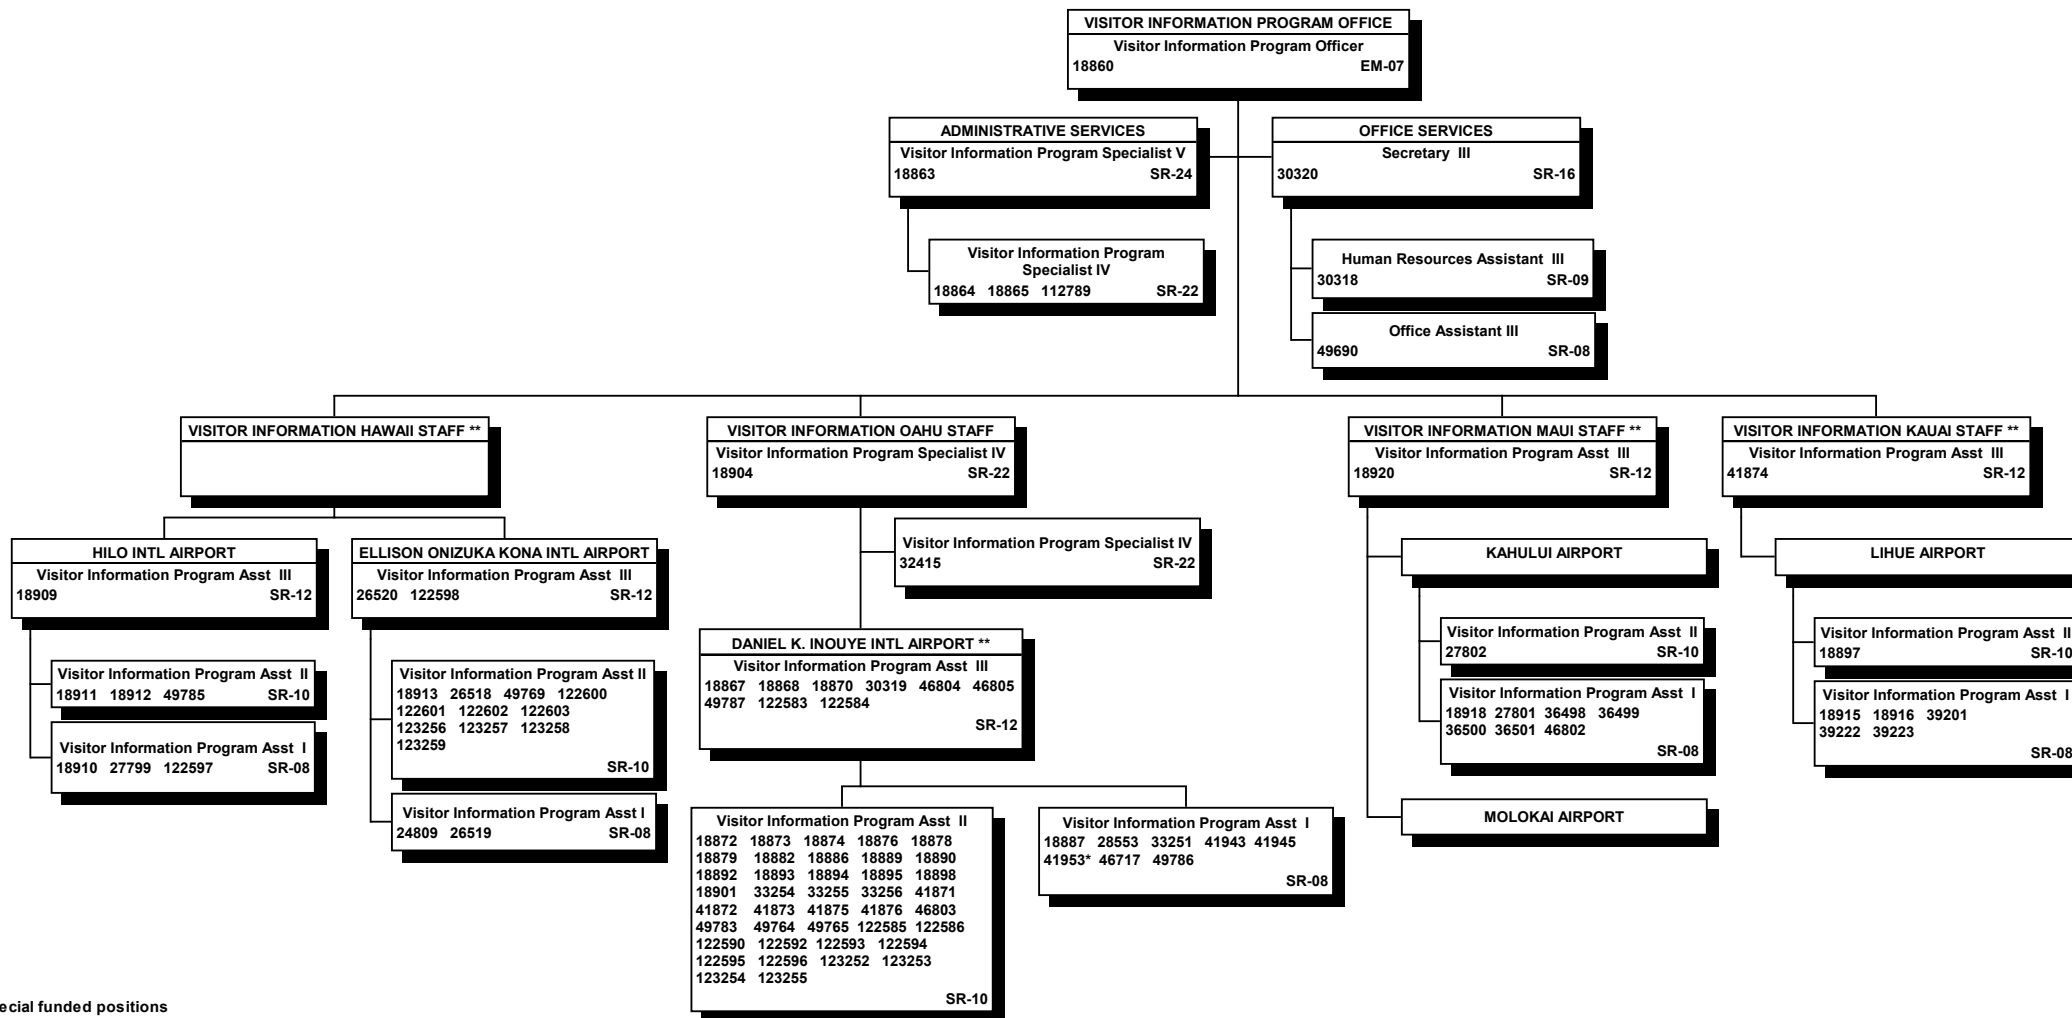

ORGANIZATION CHART

STATE OF HAWAII  
 DEPARTMENT OF TRANSPORTATION  
 AIRPORTS DIVISION  
 VISITOR INFORMATION PROGRAM OFFICE

POSITION ORGANIZATION CHART

All special funded positions

\* 3/4-time position

\*\* This segment operates on a rotating shift basis. Shift assignments are made in accordance with union contracts, seniority and operational needs.