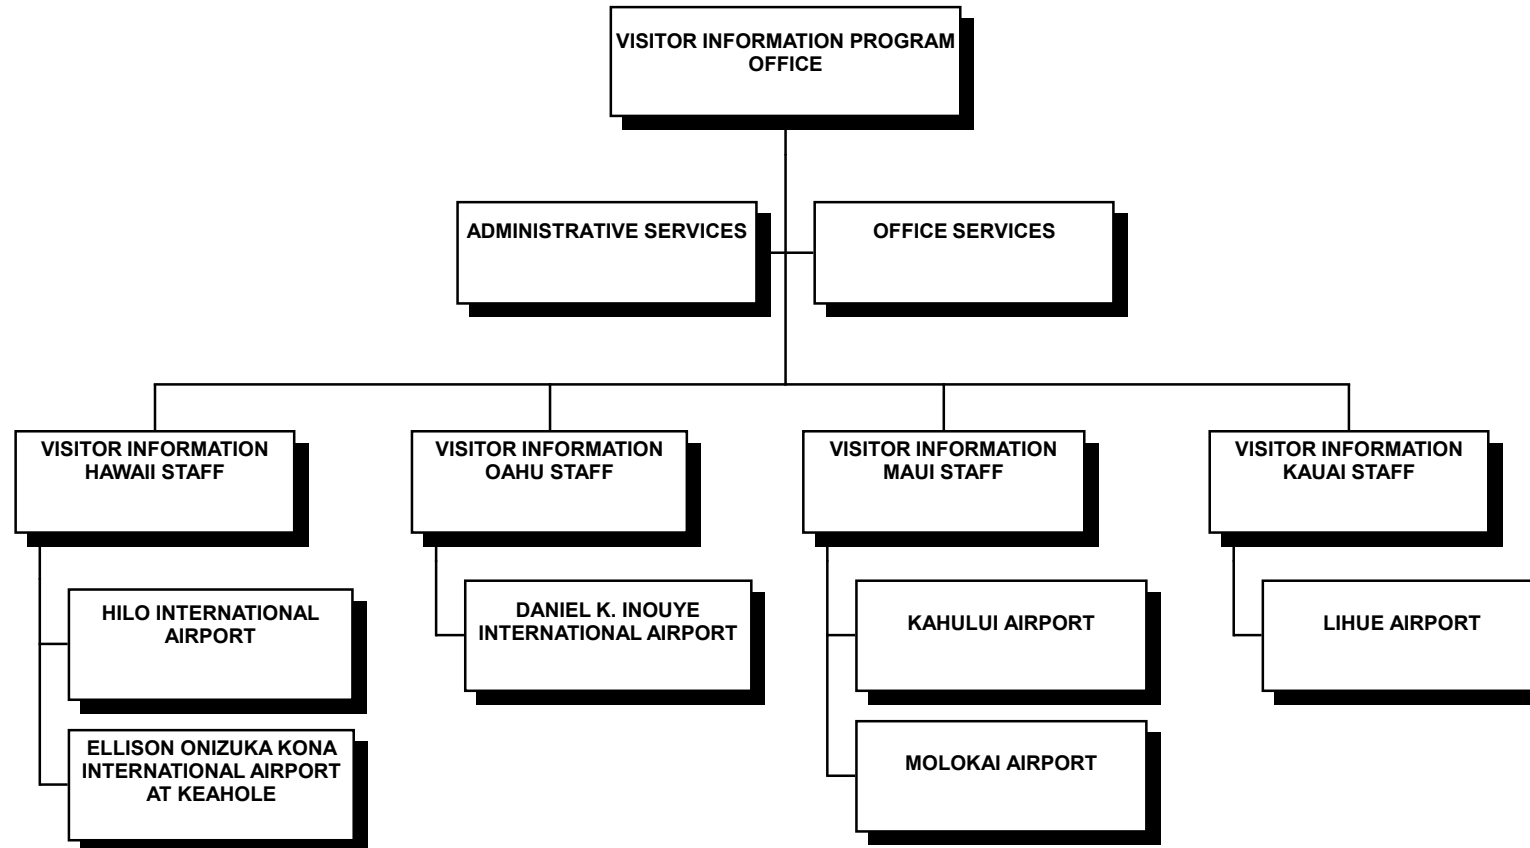

STATE OF HAWAII  
 DEPARTMENT OF TRANSPORTATION  
 AIRPORTS DIVISION  
 INFORMATION TECHNOLOGY OFFICE

POSITION ORGANIZATION CHART

All special funded positions

6/30/22

Page 9

STATE OF HAWAII  
DEPARTMENT OF TRANSPORTATION  
AIRPORTS DIVISION  
VISITOR INFORMATION PROGRAM OFFICE

ORGANIZATION CHART

STATE OF HAWAII  
 DEPARTMENT OF TRANSPORTATION  
 AIRPORTS DIVISION  
 VISITOR INFORMATION PROGRAM OFFICE

POSITION ORGANIZATION CHART

All special funded positions

\* 3/4-time position

\*\* This segment operates on a rotating shift basis. Shift assignments are made in accordance with union contracts, seniority and operational needs.

POSITION ORGANIZATION CHART

All special funded positions

\* This position provides technical supervision, guidance & support to Hana, Kapalua, Molokai, Kalaupapa & Lanai airports in matters relating to maintenance.