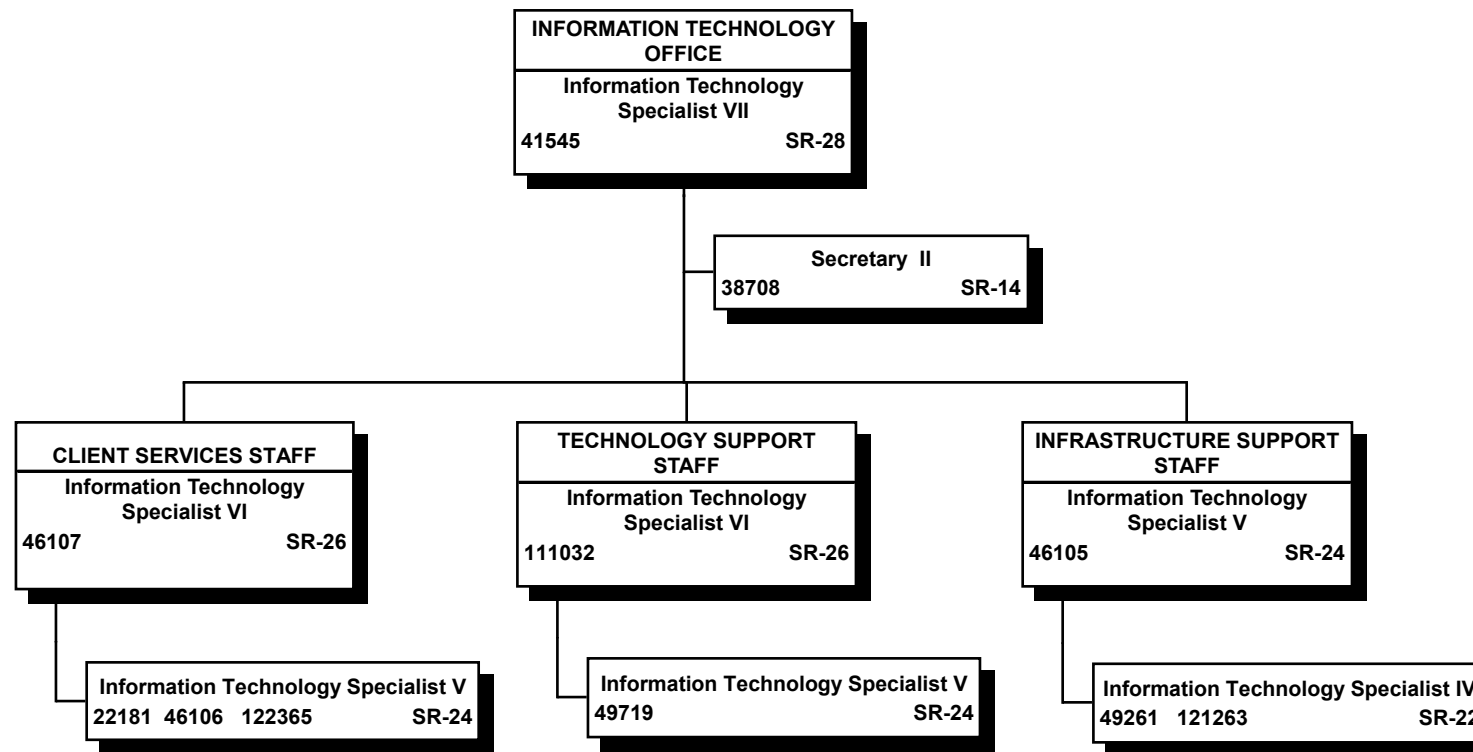

STATE OF HAWAII
DEPARTMENT OF TRANSPORTATION
AIRPORTS DIVISION
INFORMATION TECHNOLOGY OFFICE

POSITION ORGANIZATION CHART

All special funded positions

6/30/22

Page 9