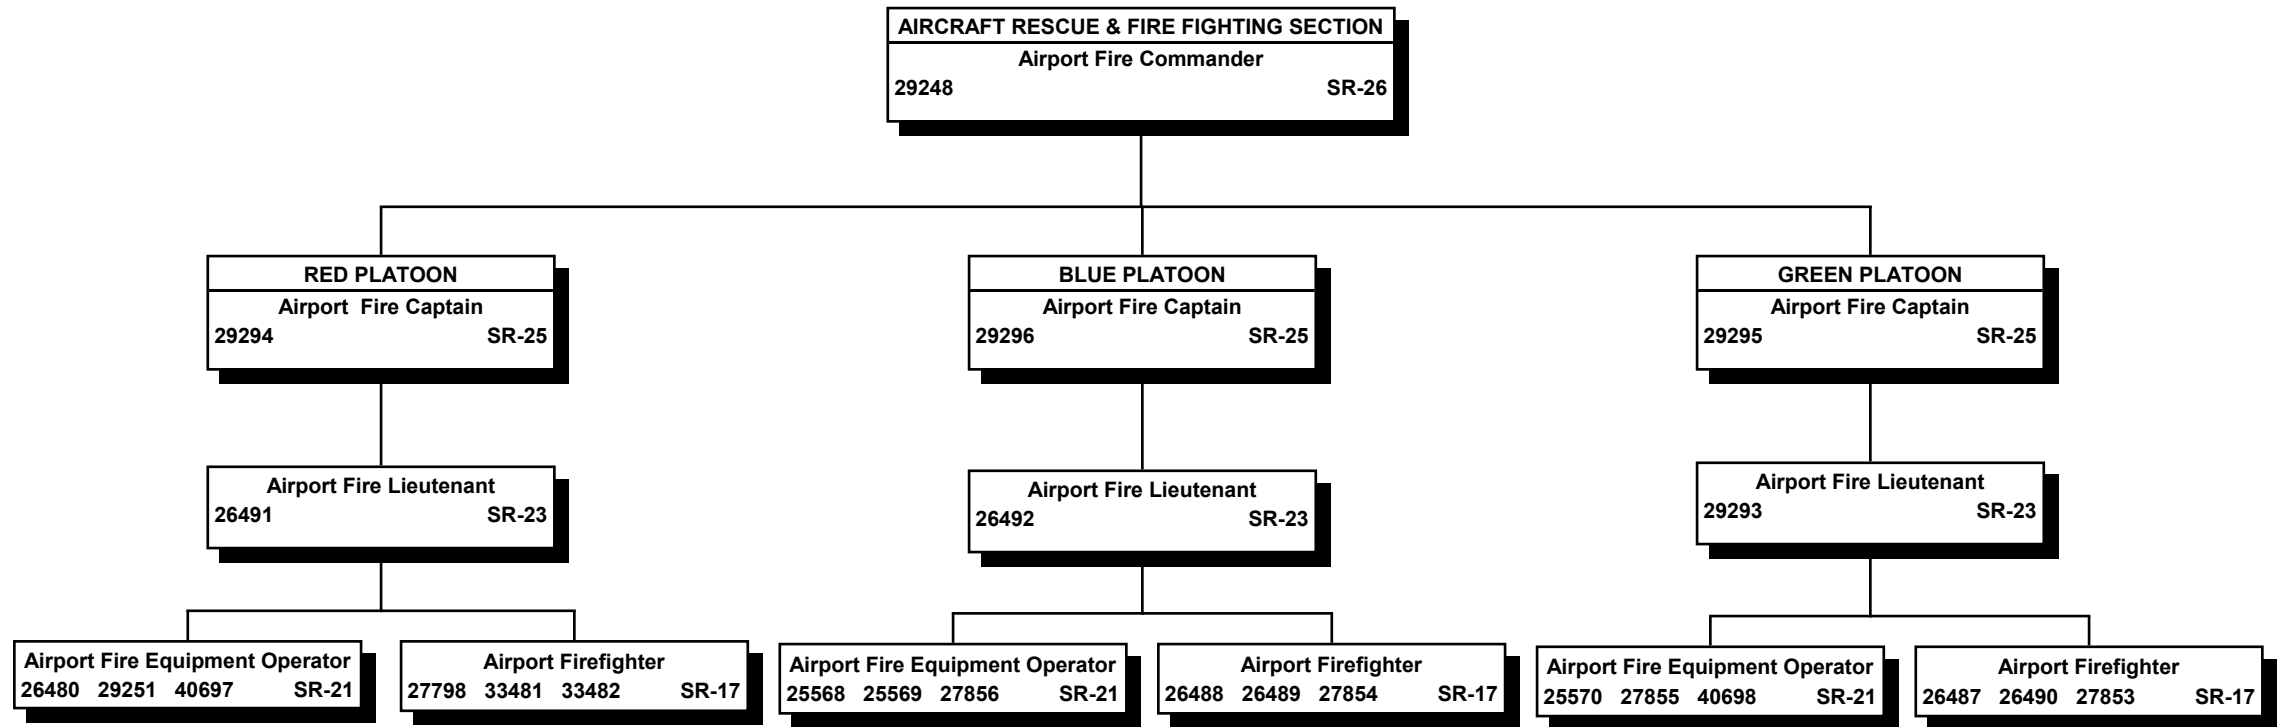

STATE OF HAWAII
DEPARTMENT OF TRANSPORTATION
AIRPORTS DIVISION
HAWAII DISTRICT
ELLISON ONIZUKA KONA
INTERNATIONAL AIRPORT AT KEAHOLE
AIRCRAFT RESCUE & FIRE FIGHTING SECTION

POSITION ORGANIZATION CHART

6/30/22

All special funded positions

Page 49