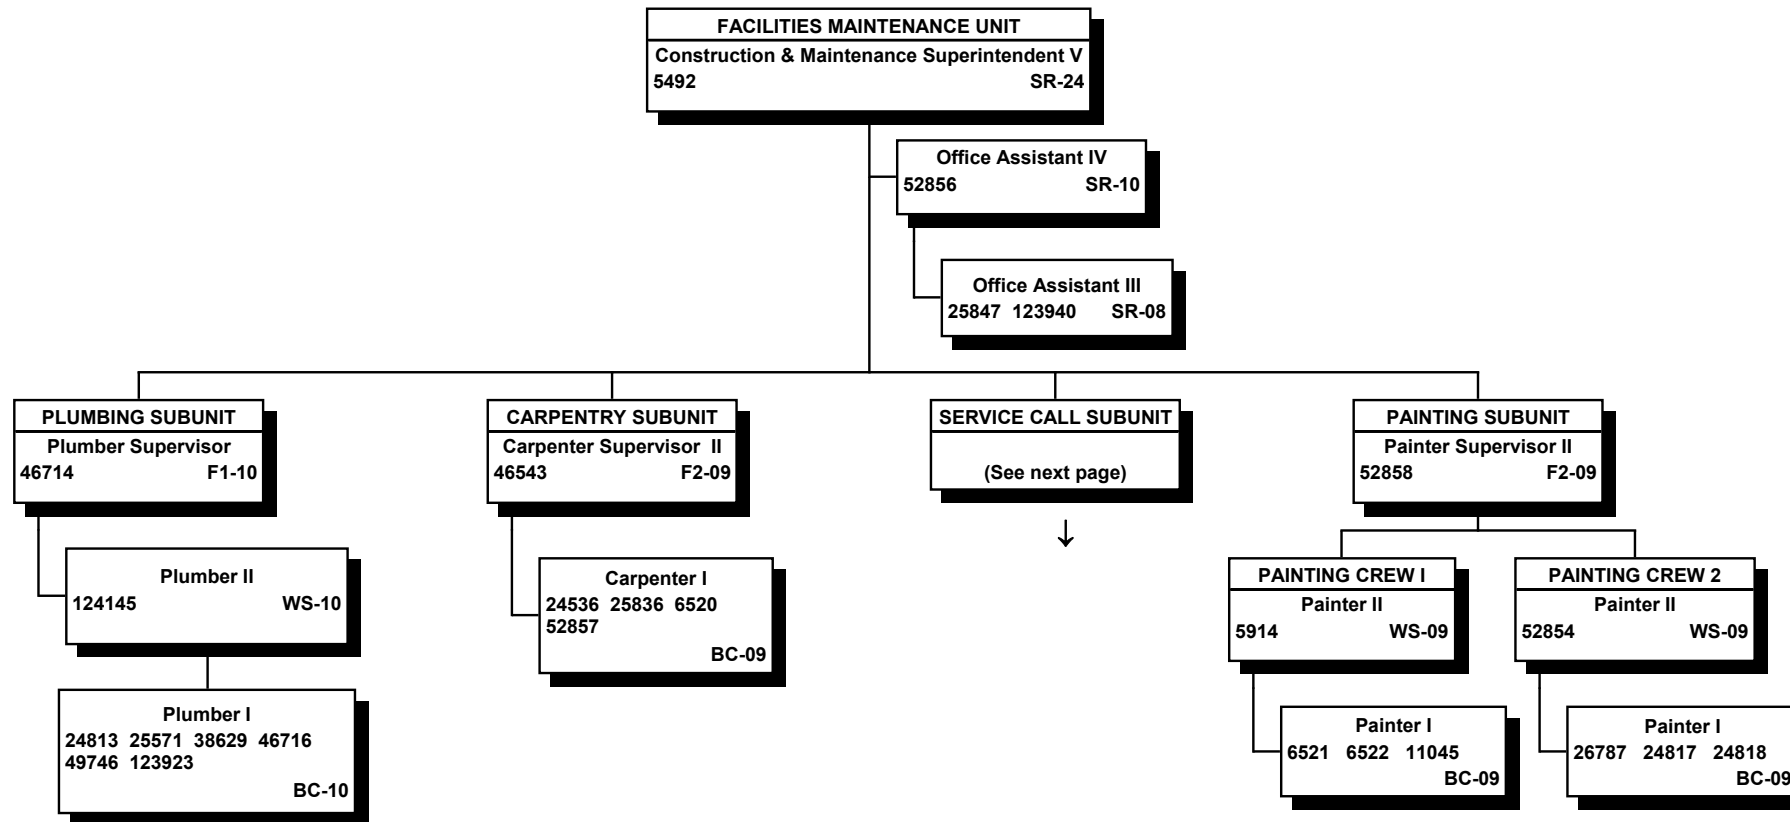

STATE OF HAWAII
DEPARTMENT OF TRANSPORTATION
AIRPORTS DIVISION
OAHU DISTRICT
DANIEL K. INOUE INTERNATIONAL AIRPORT
MAINTENANCE SECTION
FACILITIES MAINTENANCE UNIT

POSITION ORGANIZATION CHART

All special funded positions

6/30/22

Page 28