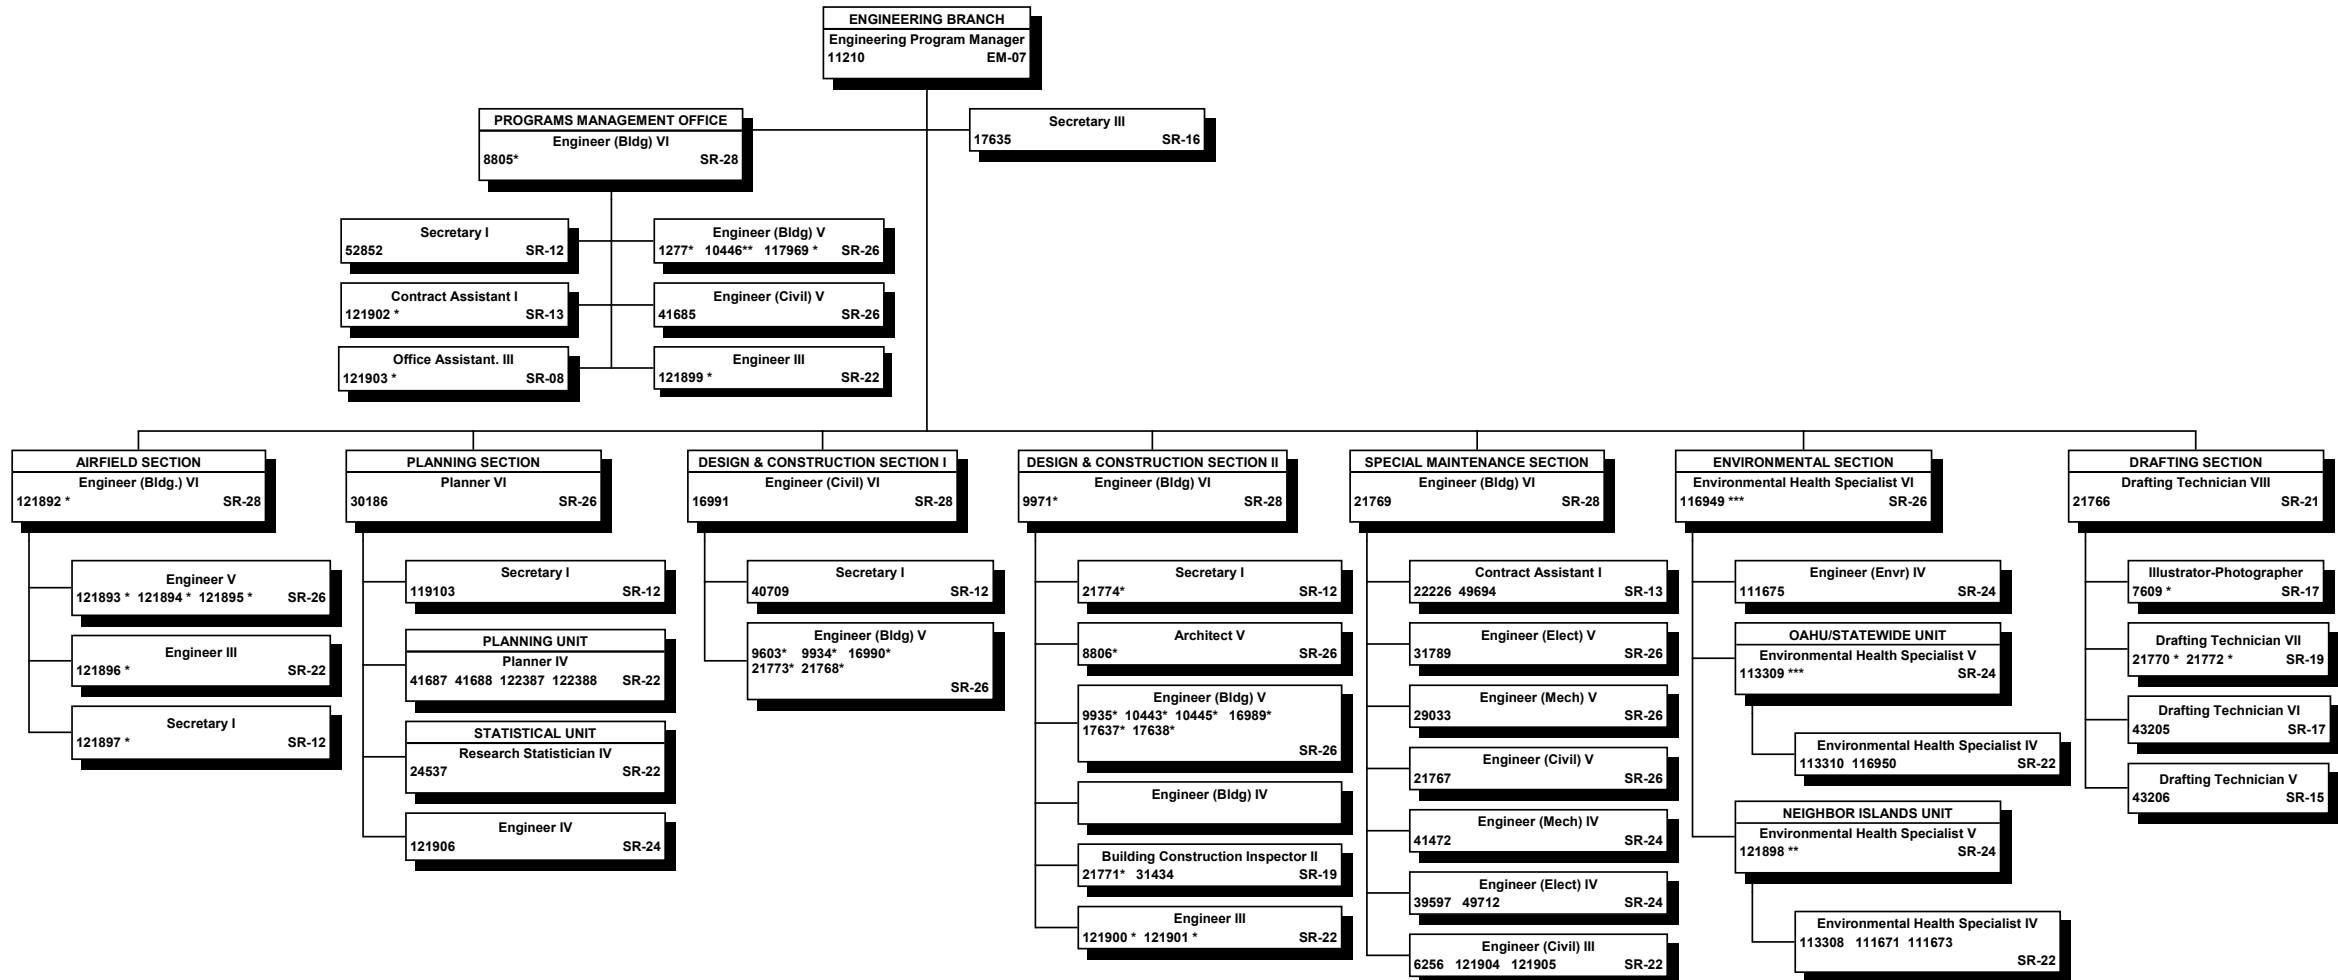

* Project-funded positions; all other positions are special funded.
** Project-funded position, to be redescribed
*** Position to be redescribed