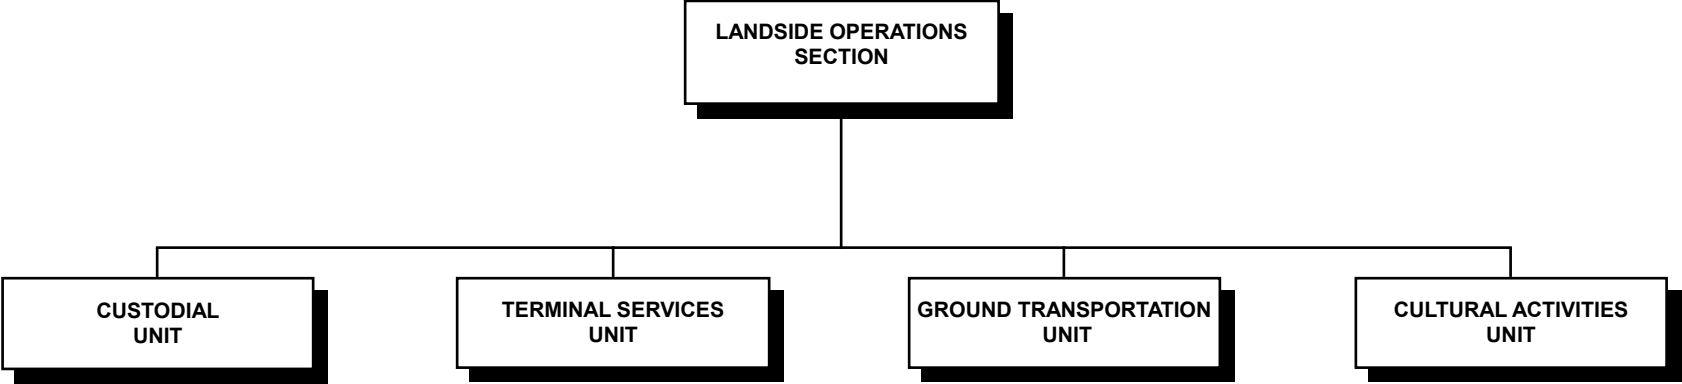

STATE OF HAWAII
DEPARTMENT OF TRANSPORTATION
AIRPORTS DIVISION
OAHU DISTRICT
DANIEL K. INOUE INTERNATIONAL AIRPORT
LANDSIDE OPERATIONS SECTION

ORGANIZATION CHART