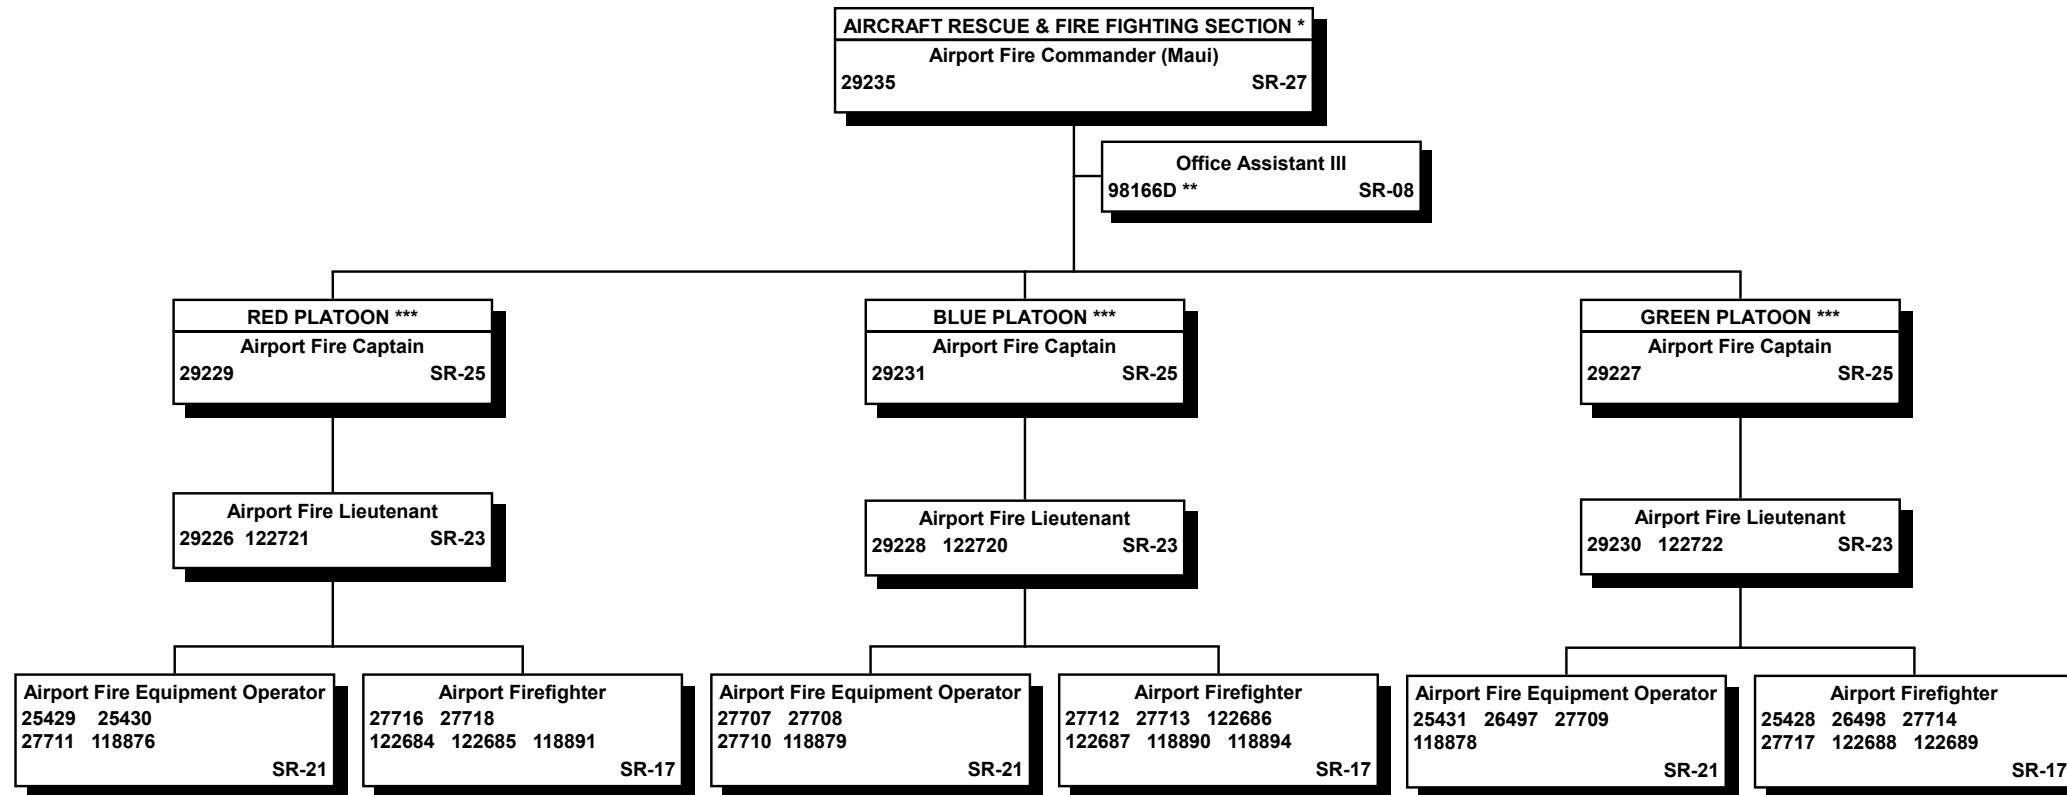

STATE OF HAWAII
DEPARTMENT OF TRANSPORTATION
AIRPORTS DIVISION
MAUI DISTRICT
KAHULUI AIRPORT
AIRCRAFT RESCUE & FIRE FIGHTING SECTION

POSITION ORGANIZATION CHART

All special funded positions

* Provides technical supervision, guidance and advice to applicable positions at Lanai, Hana, Kapalua, Kalaupapa & Molokai airports in matters relating to aircraft rescue & firefighting.

** Pending Establishment

*** This segment operates on a rotating shift basis. Shift assignments are made in accordance with union contracts and operational needs.

6/30/22

Page 37