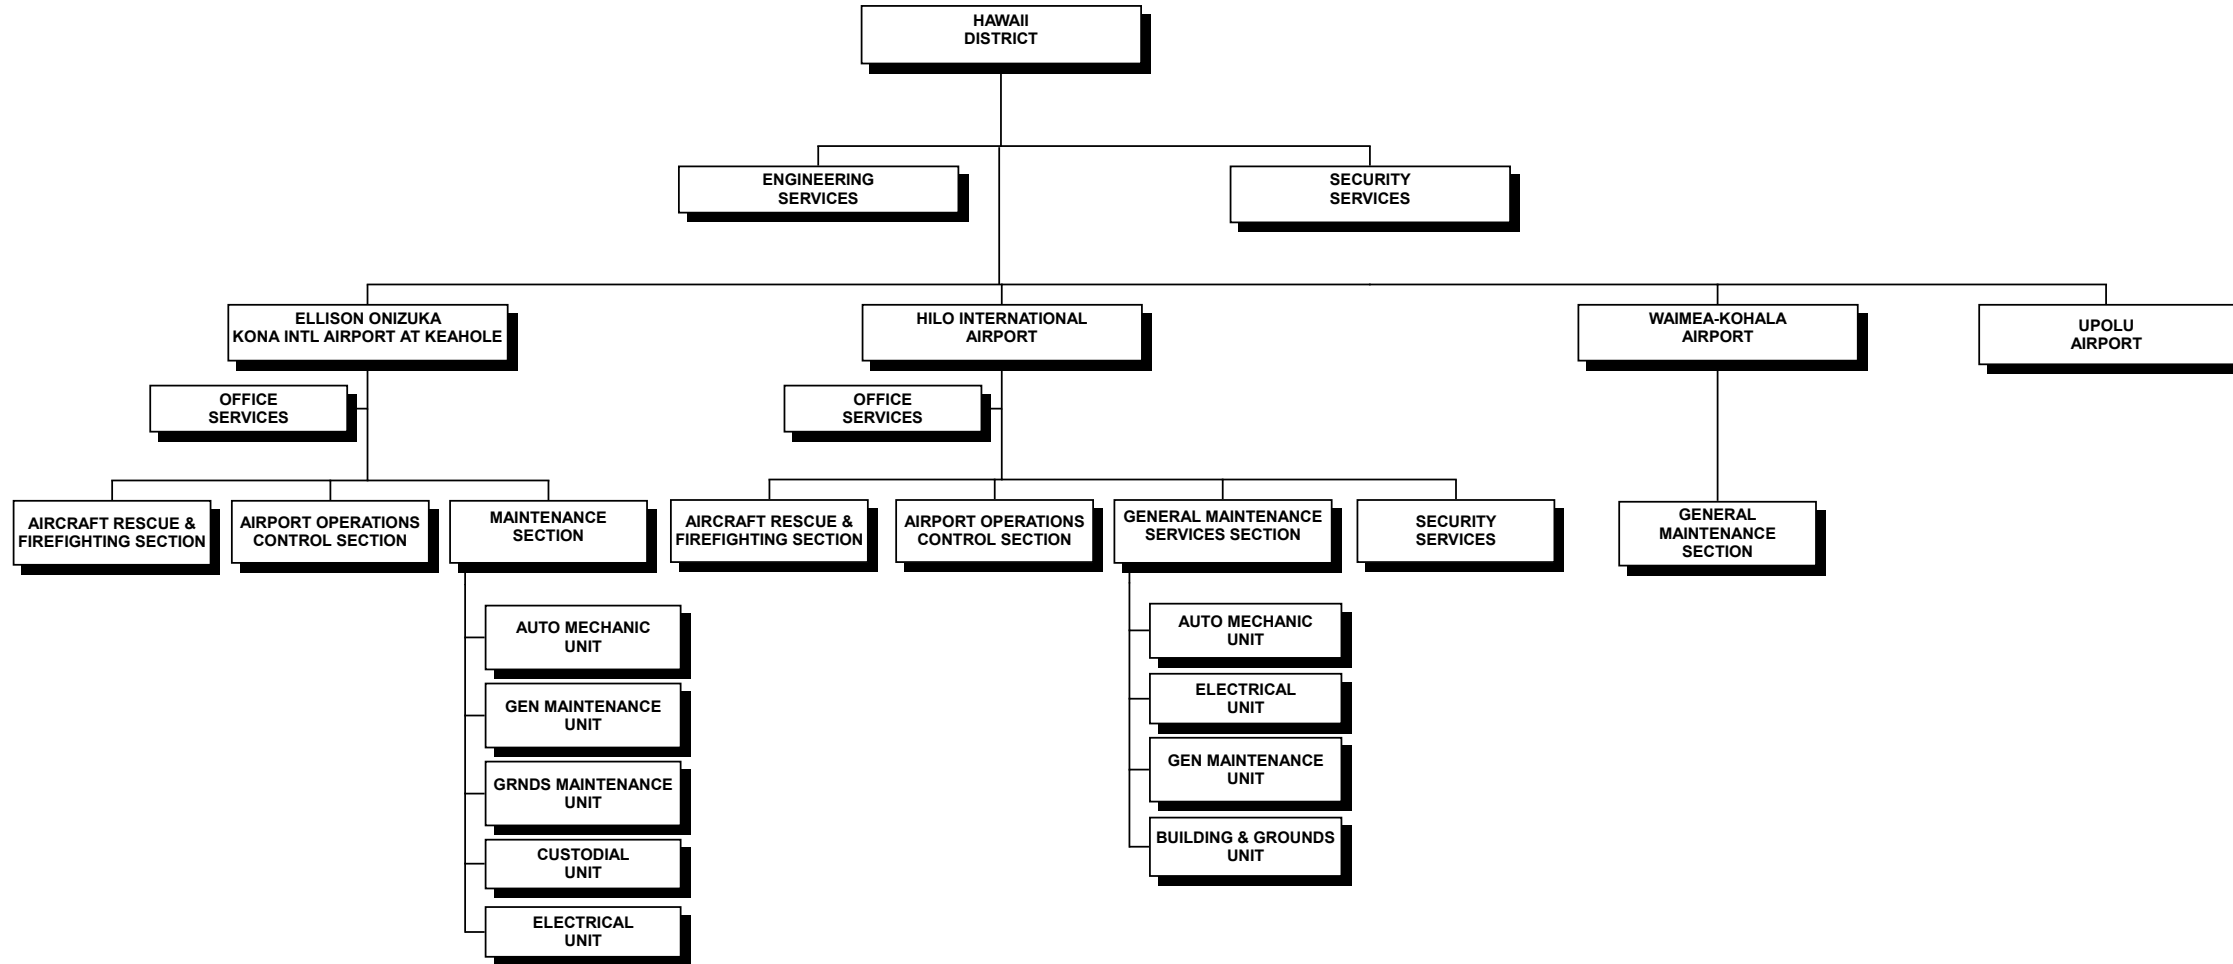

STATE OF HAWAII
DEPARTMENT OF TRANSPORTATION
AIRPORTS DIVISION
HAWAII DISTRICT
ORGANIZATION CHART