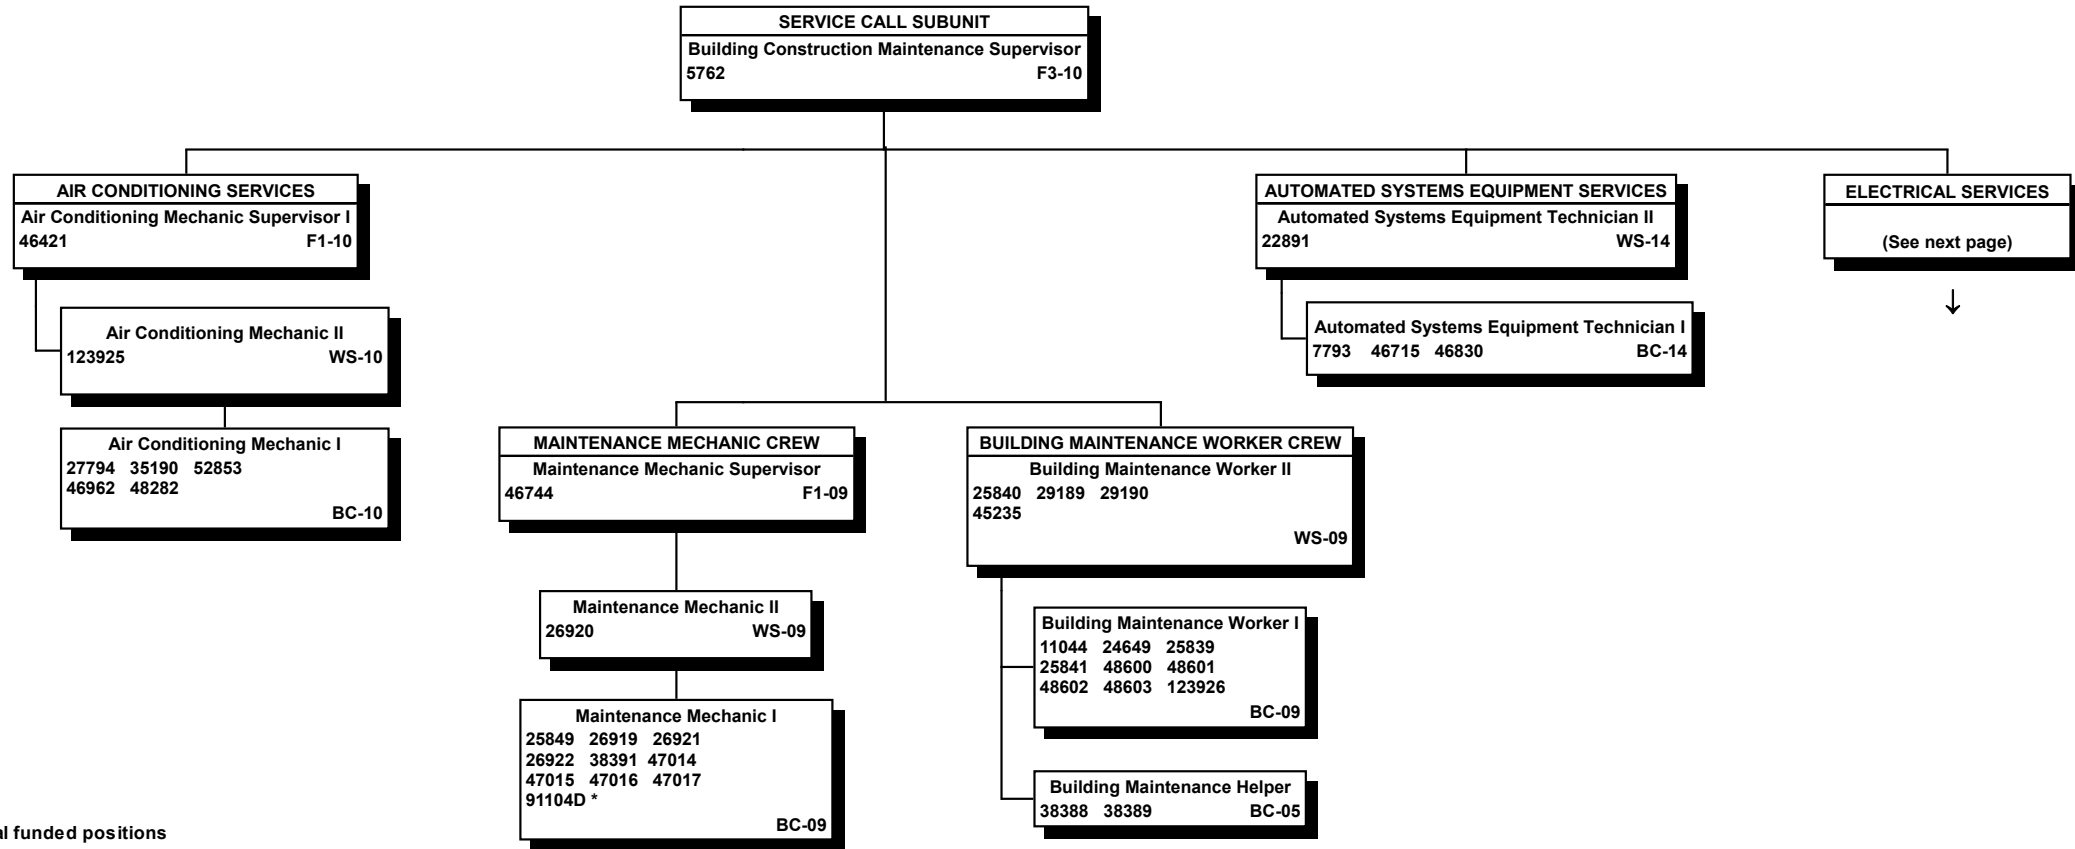

STATE OF HAWAII
DEPARTMENT OF TRANSPORTATION
AIRPORTS DIVISION
OAHU DISTRICT
DANIEL K. INOUE INTERNATIONAL AIRPORT
MAINTENANCE SECTION
FACILITIES MAINTENANCE UNIT
SERVICE CALL SUBUNIT

POSITION ORGANIZATION CHART

All special funded positions

* Pending Establishment

Positions subject to shift work are assigned in accordance with the union contract seniority and operational needs.