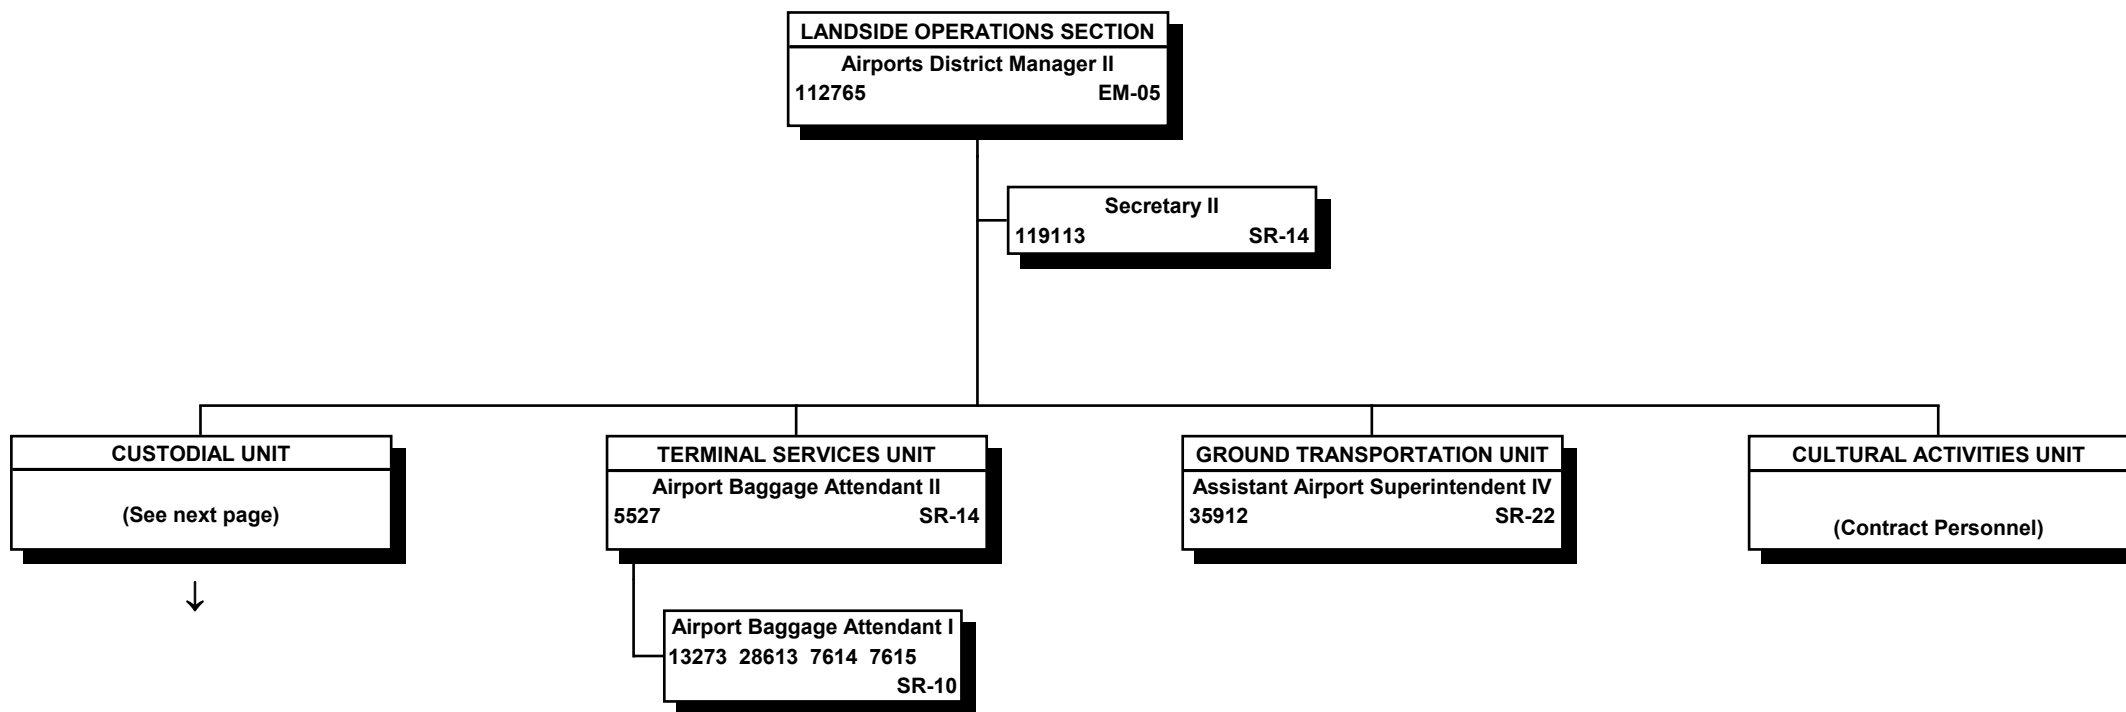

STATE OF HAWAII
DEPARTMENT OF TRANSPORTATION
AIRPORTS DIVISION
OAHU DISTRICT
DANIEL K. INOUE INTERNATIONAL AIRPORT
LANDSIDE OPERATIONS SECTION
POSITION ORGANIZATION CHART

↓
All special funded positions