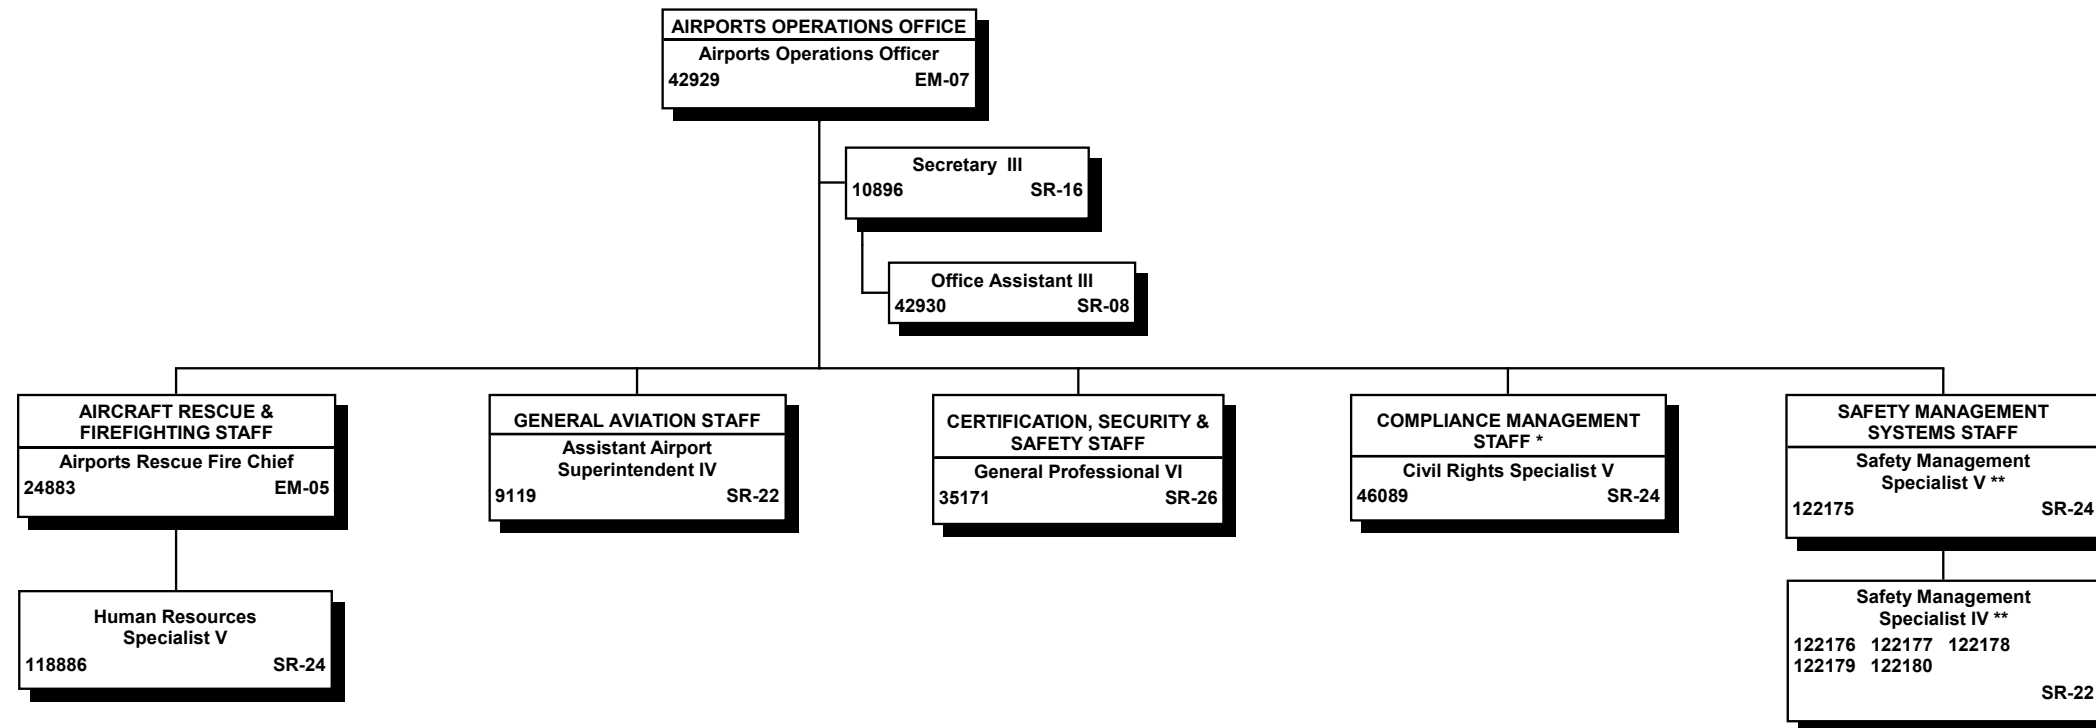

STATE OF HAWAII
DEPARTMENT OF TRANSPORTATION
AIRPORTS DIVISION
AIRPORTS OPERATIONS OFFICE
POSITION ORGANIZATION CHART

All special funded positions

* This position has direct, independent access to the Airports Administrator on matters relating to the Disadvantaged Business Enterprise Program

** 122175 & 122180 (Honolulu), 122179 (Kahului), 122178 (Lihue), 122176 (Kona) & 122177 (Hilo)