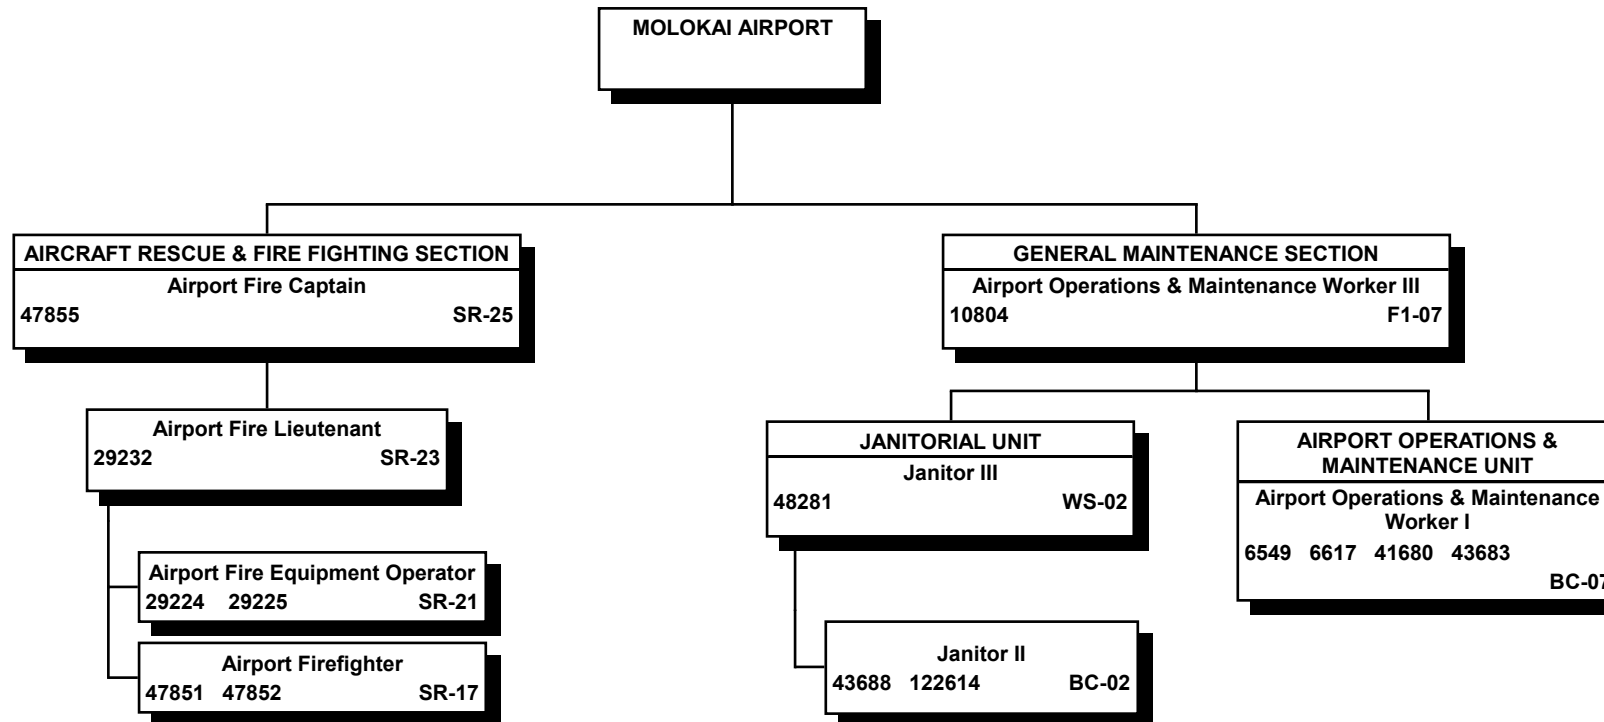

STATE OF HAWAII
DEPARTMENT OF TRANSPORTATION
AIRPORTS DIVISION
MAUI DISTRICT
MOLOKAI AIRPORT

POSITION ORGANIZATION CHART

All special funded positions

6/30/22

Page 45