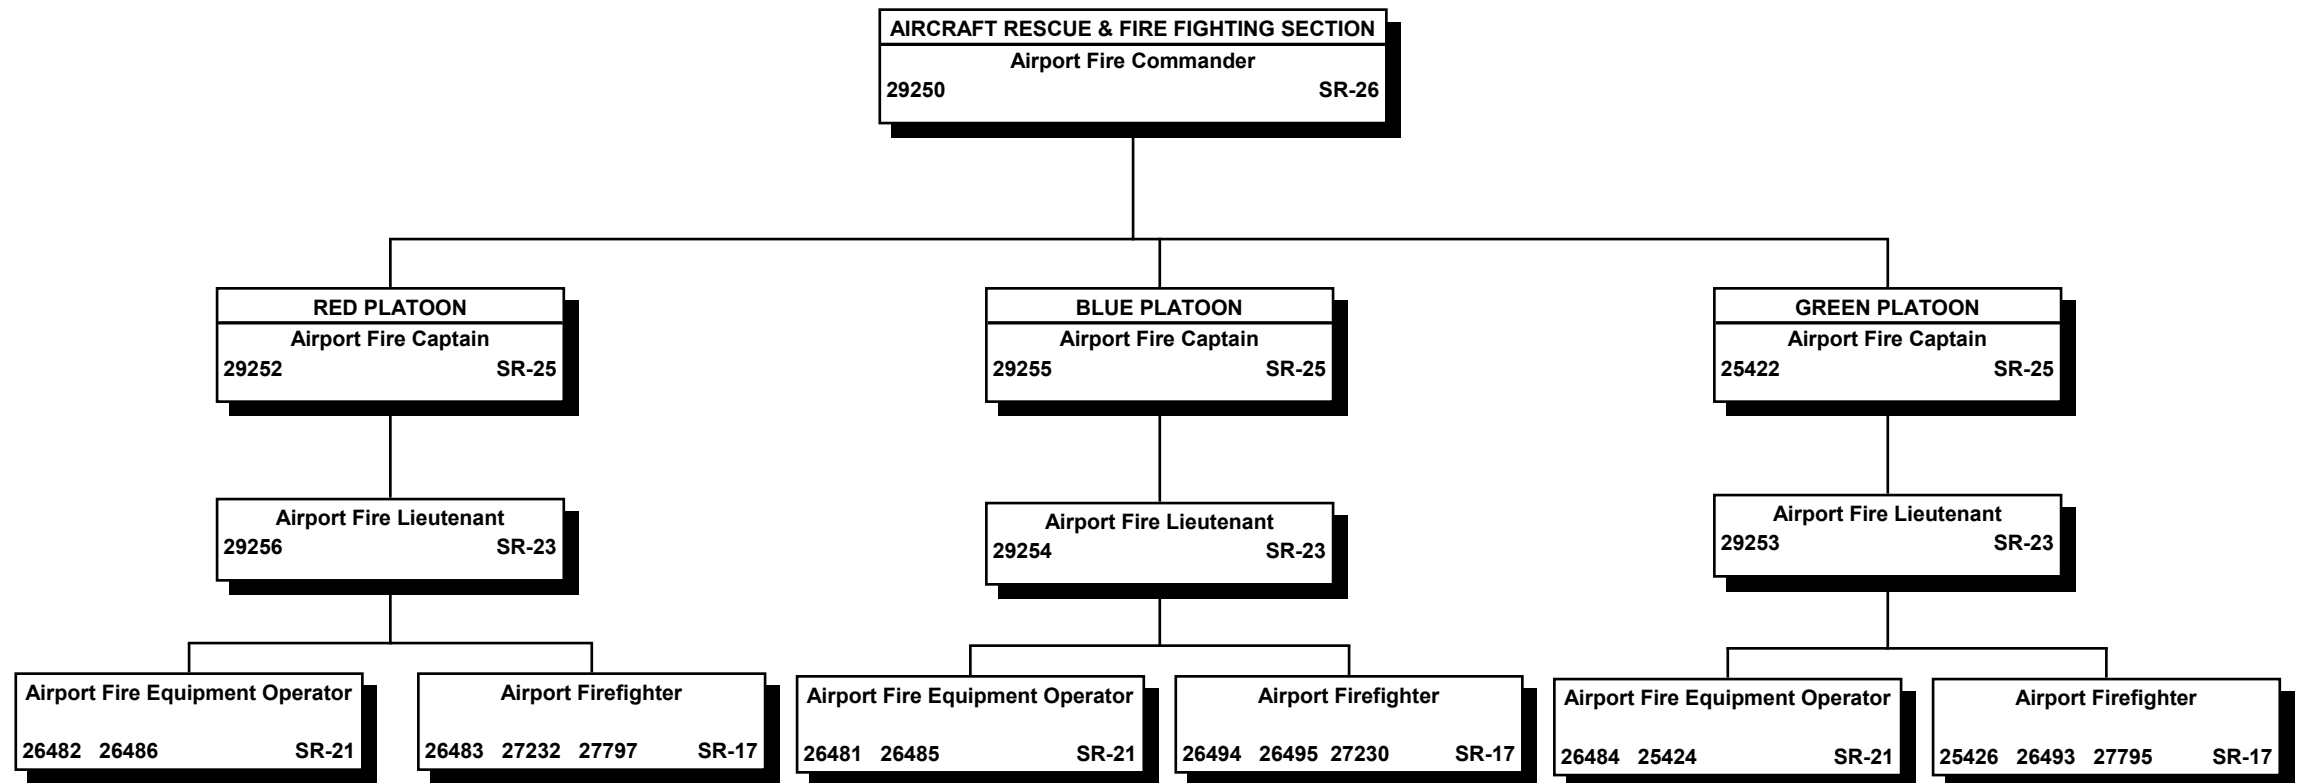

STATE OF HAWAII
DEPARTMENT OF TRANSPORTATION
AIRPORTS DIVISION
HAWAII DISTRICT
HILO INTERNATIONAL AIRPORT
AIRCRAFT RESCUE & FIRE FIGHTING SECTION

POSITION ORGANIZATION CHART