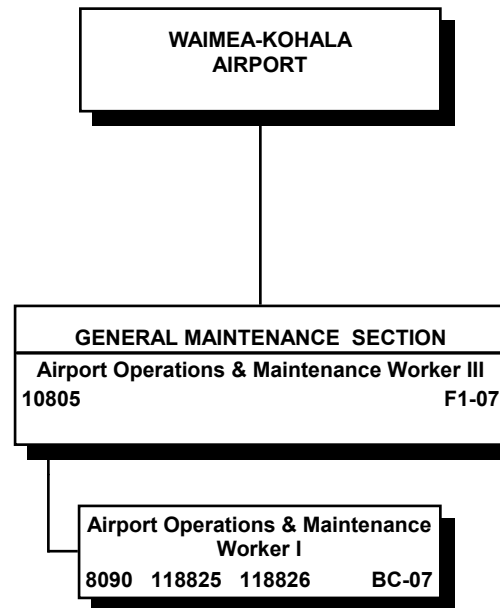

STATE OF HAWAII
DEPARTMENT OF TRANSPORTATION
AIRPORTS DIVISION
HAWAII DISTRICT
WAIMEA-KOHALA AIRPORT
POSITION ORGANIZATION CHART

All special funded positions

6/30/22

Page 54