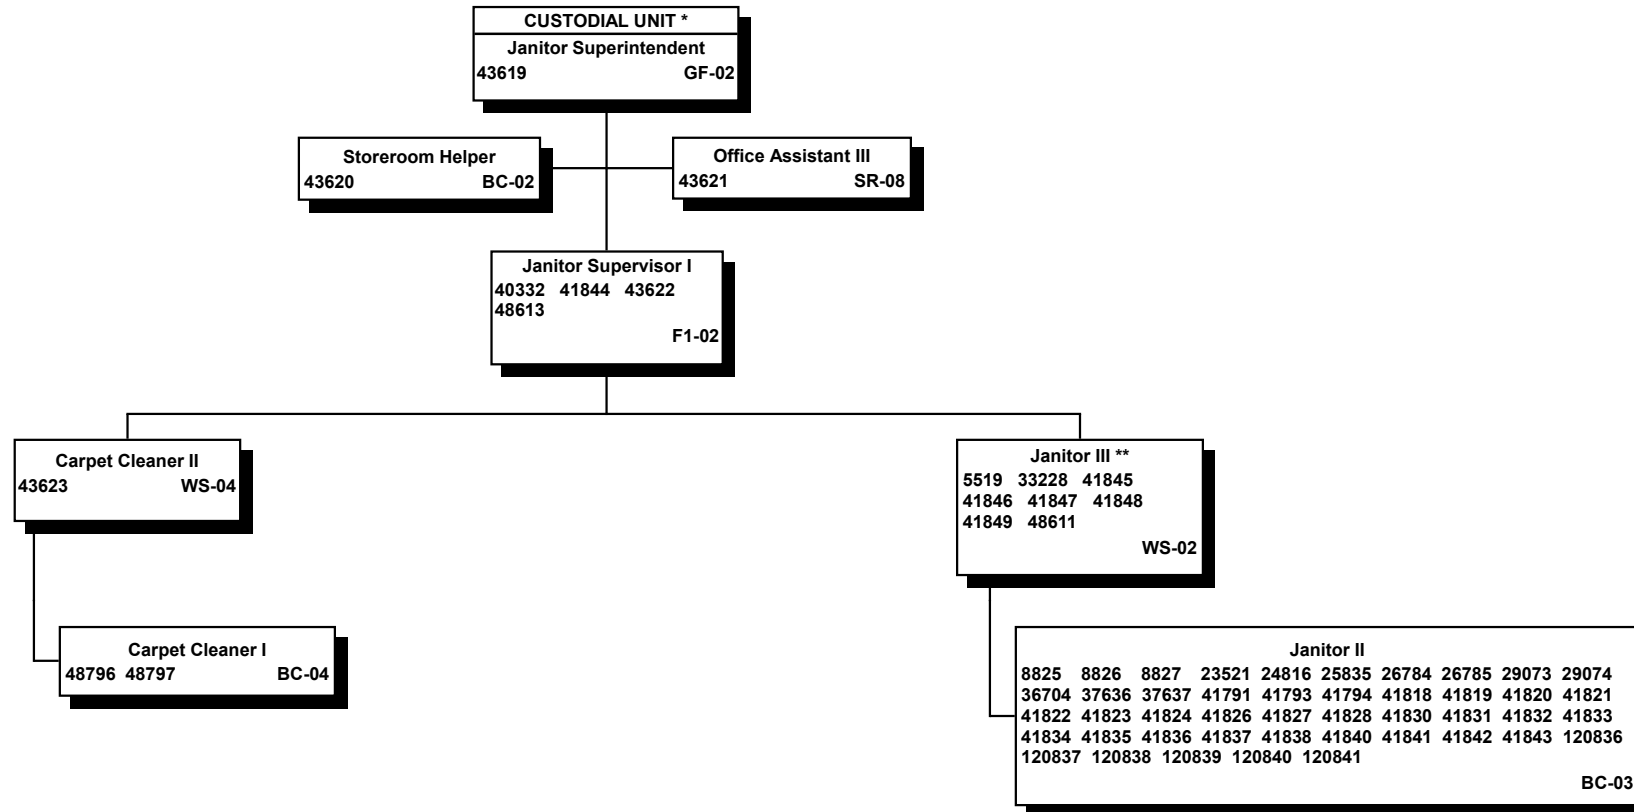

STATE OF HAWAII
DEPARTMENT OF TRANSPORTATION
AIRPORTS DIVISION
MAUI DISTRICT
KAHULUI AIRPORT
GENERAL CONSTRUCTION & MAINTENANCE SECTION
CUSTODIAL UNIT

POSITION ORGANIZATION CHART

All special funded positions

* The Custodial Unit operates on 8-hour shifts. Shift assignments are made in accordance with the union contract, seniority & operational needs.

** Span of control of these positions varies with shift size