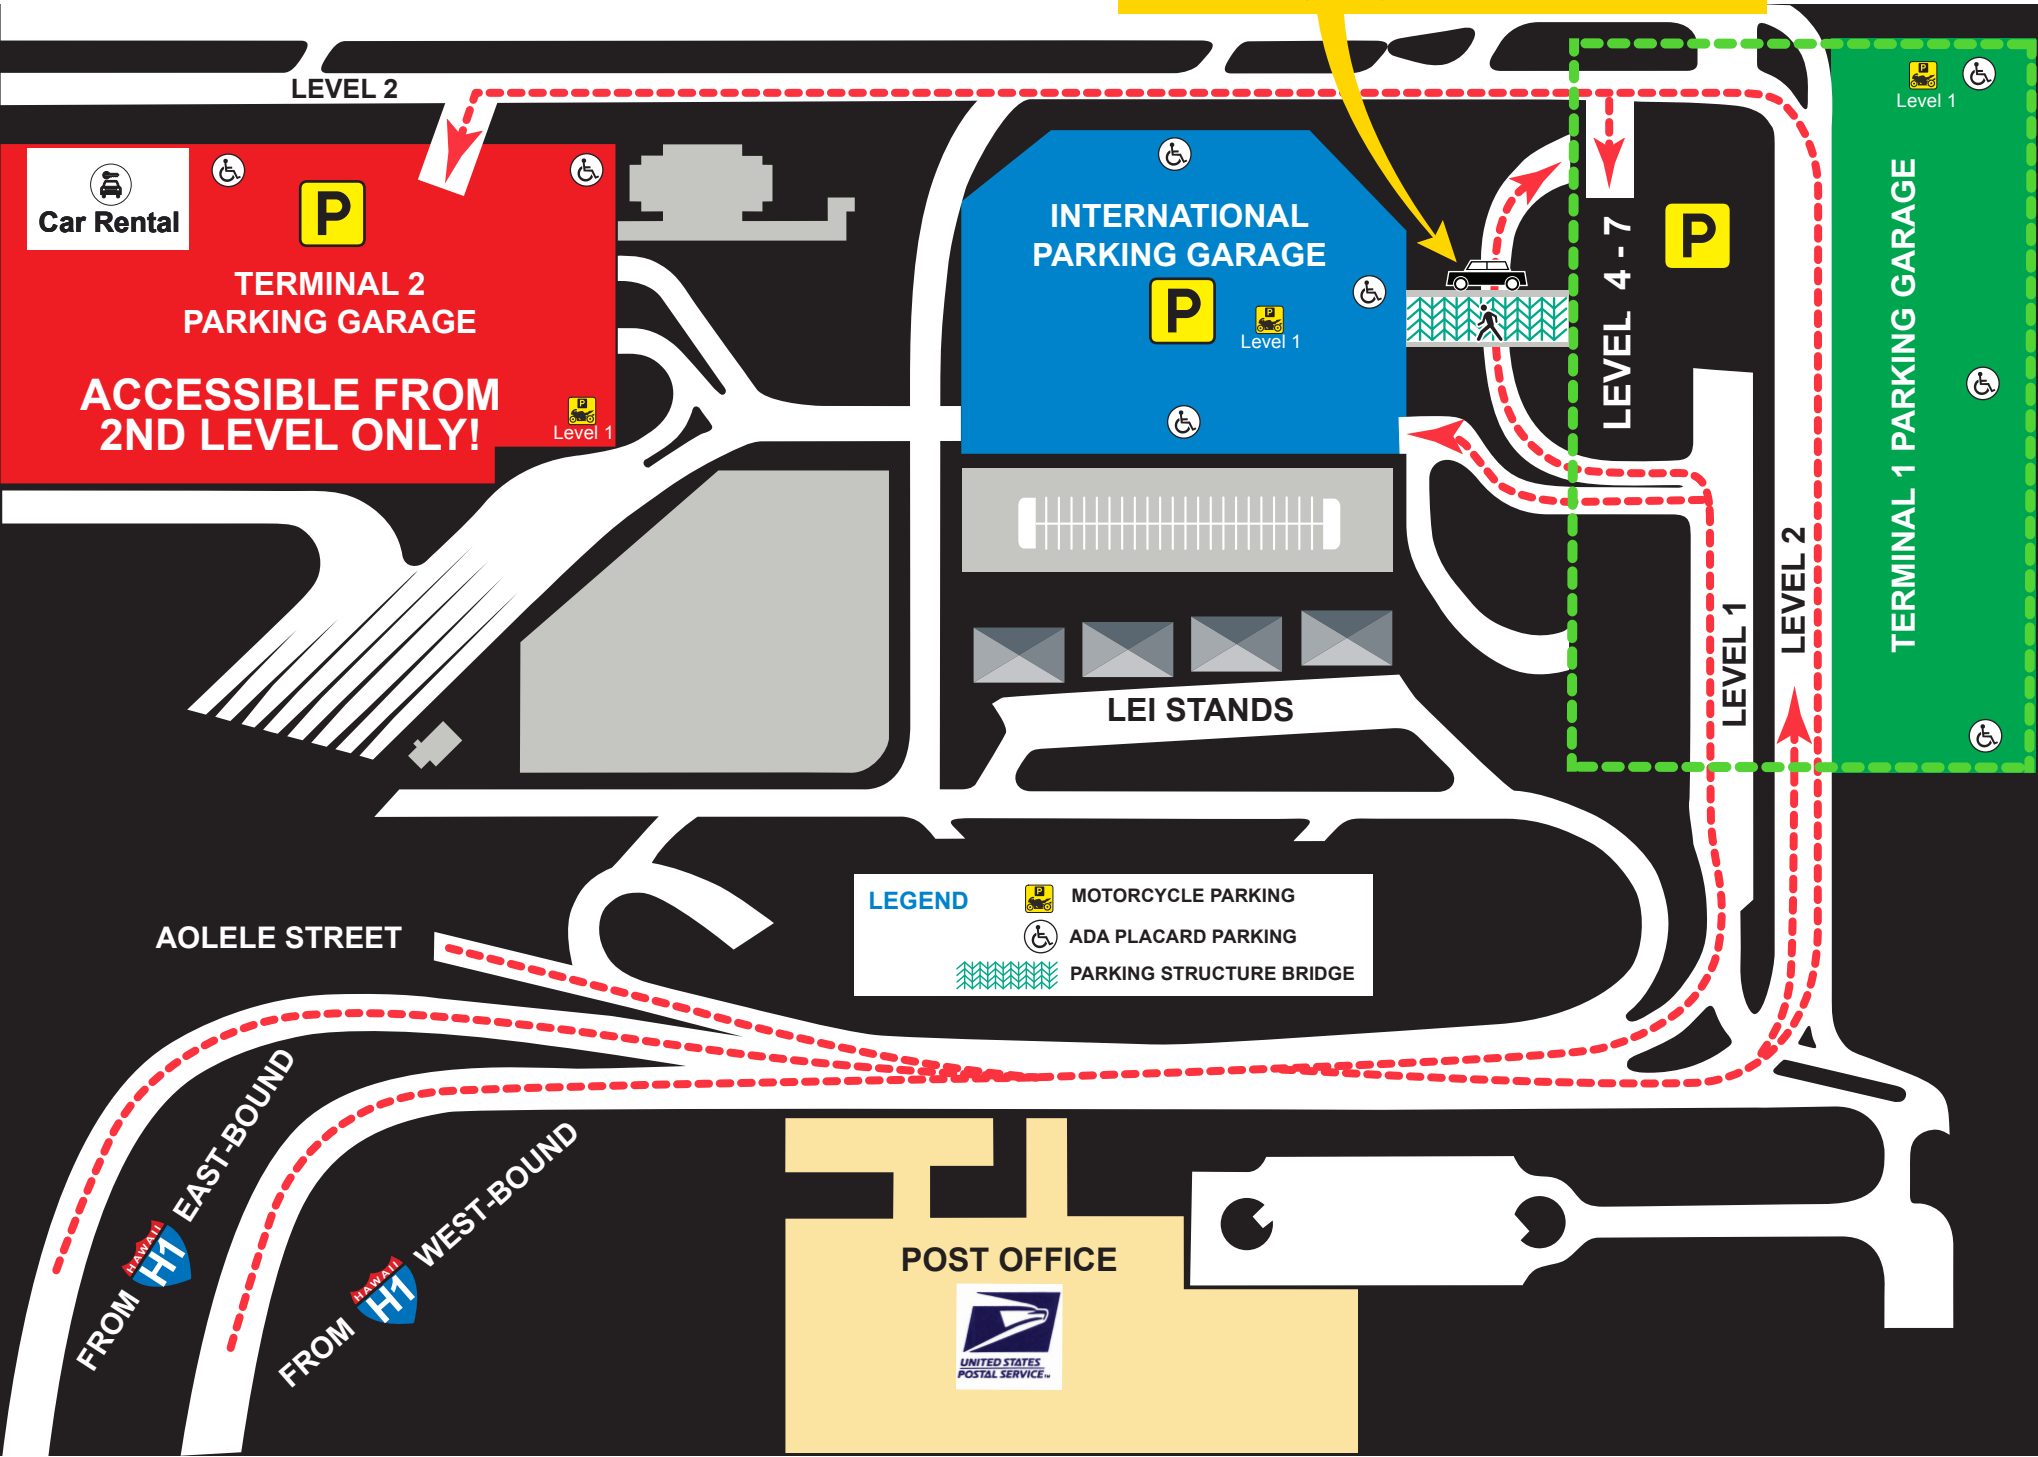

# DANIEL K. INOUE INTERNATIONAL AIRPORT PARKING

Vehicles may access the International Parking Structure from the Terminal 1 Parking Structure via a driving bridge located on the 6th floor

**LEVEL 2**

Car Rental

**P**

TERMINAL 2  
PARKING GARAGE

**ACCESSIBLE FROM  
2ND LEVEL ONLY!**

Level 1

**INTERNATIONAL  
PARKING GARAGE**

**P**

Level 1

**LEVEL 4 - 7**

**P**

**LEVEL 1**

**LEVEL 2**

**TERMINAL 1 PARKING GARAGE**

Level 1

**LEGEND**

- MOTORCYCLE PARKING
- ADA PLACARD PARKING
- PARKING STRUCTURE BRIDGE

POST OFFICE

FROM **H1** EAST-BOUND

FROM **H1** WEST-BOUND

AOLELE STREET