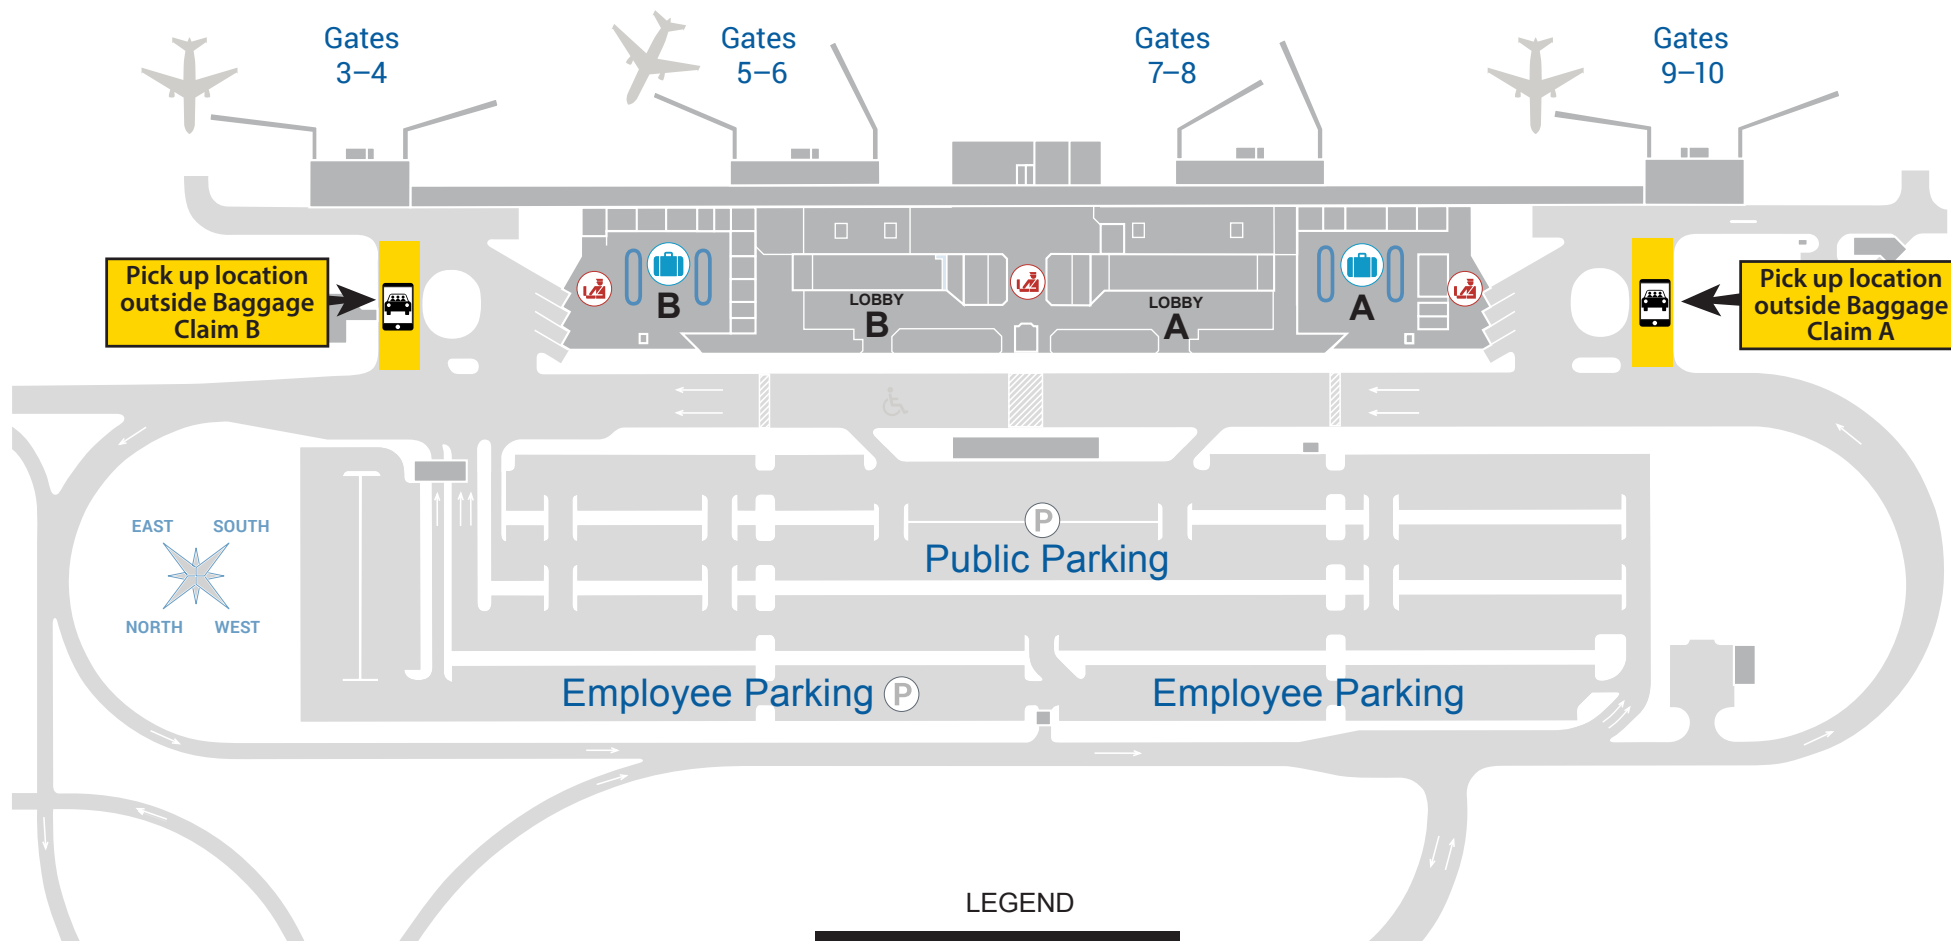

# LIHUE AIRPORT

## Transportation Network Company (TNC) pick up zones

Pick up location  
outside Baggage  
Claim B

Pick up location  
outside Baggage  
Claim A

### LEGEND

 TNC pick up zone